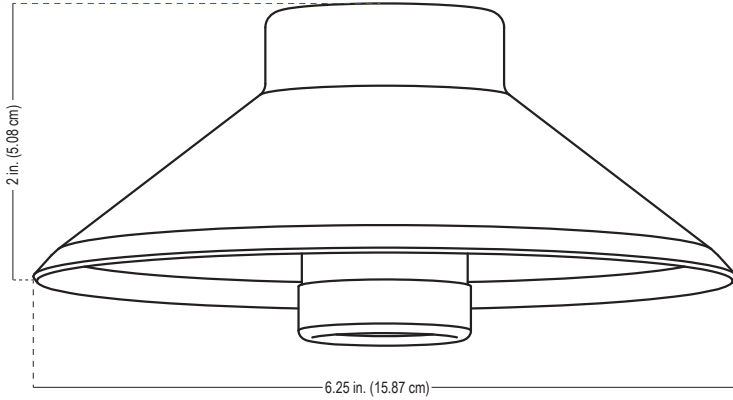

ALLIANCE

Specification Sheet

Project:
Type:

Model: AL150 (Area Light Hat)

Diameter: 6.25 in. (15.87 cm)
 Height: 2 in. (5.08 cm)
 Lens Height: 2.75 in. (6.98 cm)
 Lens Diameter: 1.5 in. (3.81 cm)

Specifications and Features:

Body: Brass area light hat, aged brass finish
Lens: Polycarbonate frosted lens with rubber gaskets
Warranty: Lifetime warranty

Area Light Stems (Sold Separately):

Model #:	Height	Lamp Base	Lamp Options
ALSTEM12	12"	Bipin/G4	<ul style="list-style-type: none"> LBIPIN-LED-3W 3w - 150 lumen LED LXELOGEN-20W 20w xelogen
ALSTEM18	18"		
ALSTEM24	24"		
ALSTEM60	60"		
ALSTEMADJ	18-29"		