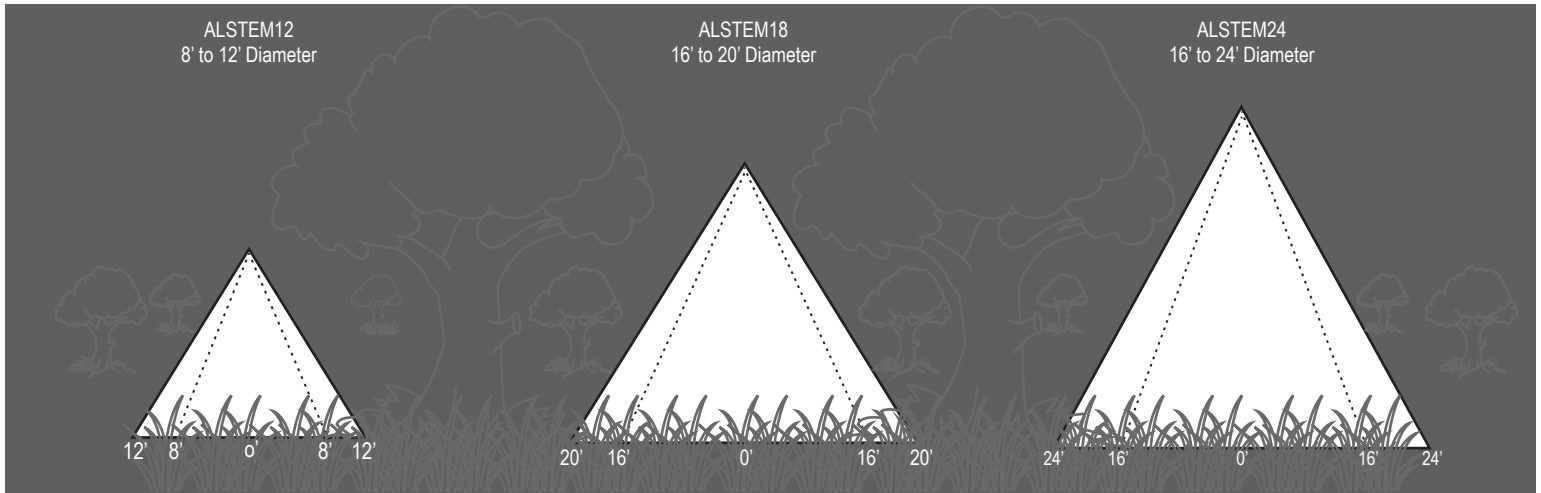

ALLIANCE

Specification Sheet

Project:
Type:

Model: AL150 (Area Light Hat)

Diameter: 6.25 in. (15.87 cm)
 Height: 2 in. (5.08 cm)
 Lens Height: 2.75 in. (6.98 cm)
 Lens Diameter: 1.5 in. (3.81 cm)

Specifications and Features:

Body: Brass area light hat, aged brass finish
Lens: Polycarbonate frosted lens with rubber gaskets
Warranty: Lifetime warranty

Area Light Stems (Sold Separately):

Model #:	Height	Lamp Base	Lamp Options
ALSTEM12	12"	Bipin/G4	<ul style="list-style-type: none"> LBIPIN-LED-3W 3w - 150 lumen LED LXELOGEN-20W 20w xelogen
ALSTEM18	18"		
ALSTEM24	24"		
ALSTEM60	60"		
ALSTEMADJ	18-29"		

Photometrics:

Notes: