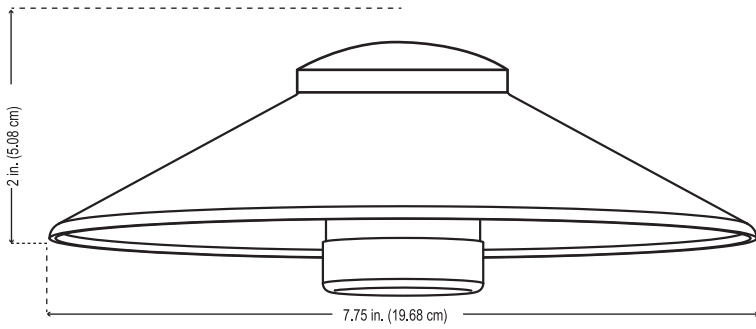

### Model: AL250 (Area Light Hat)

Diameter: 7.75 in. (19.68 cm)  
 Height: 2 in. (5.08 cm)  
 Lens Height: 2 in. (5.08 cm)  
 Lens Diameter: 1.5 in. (3.81 cm)