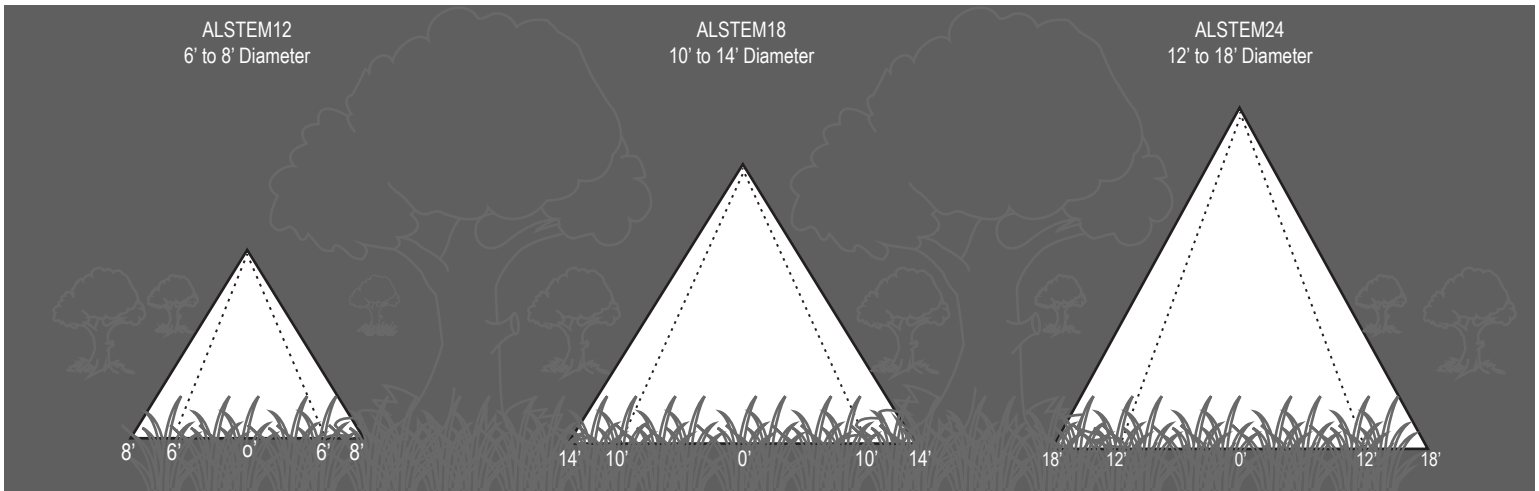

Photometrics: