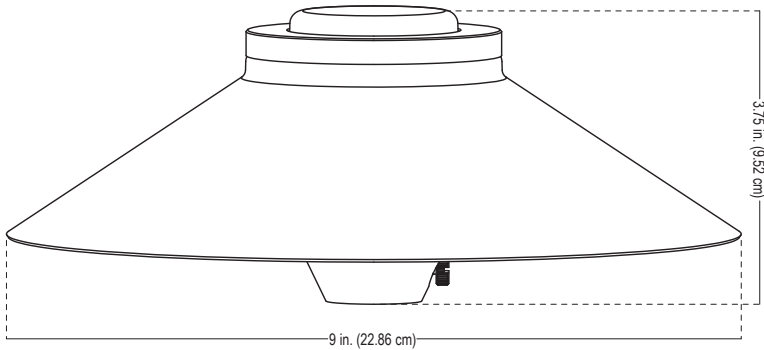

ALLIANCE

Specification Sheet

Model: AL750 (Area Light Hat)

Diameter: 9 in. (22.86 cm)
 Height: 3.75 in. (9.52 cm)
 Lens Height: 2 in. (5.08 cm)
 Lens Diameter: 2 in. (5.08 cm)

Project:
Type:

Specifications and Features:

Body: Brass area light hat, aged brass finish

Style: Adorned with natural brass ring

Lens: Polycarbonate frosted lens secured with silicone to the collar and hat

Collar: Adjustable brass collar with thumb screw, aged brass finish

Warranty: Lifetime warranty

Area Light Stems (Sold Separately):

Model #:	Height	Lamp Base	Lamp Options
ALSTEM12	12"	Bipin/G4	<ul style="list-style-type: none"> LBIPIN-LED-200lm 2.5w - 200 lumen LED LXELOGEN-20W 20w xelogen
ALSTEM18	18"		
ALSTEM24	24"		
ALSTEM60	60"		
ALSTEMADJ	18-29"		