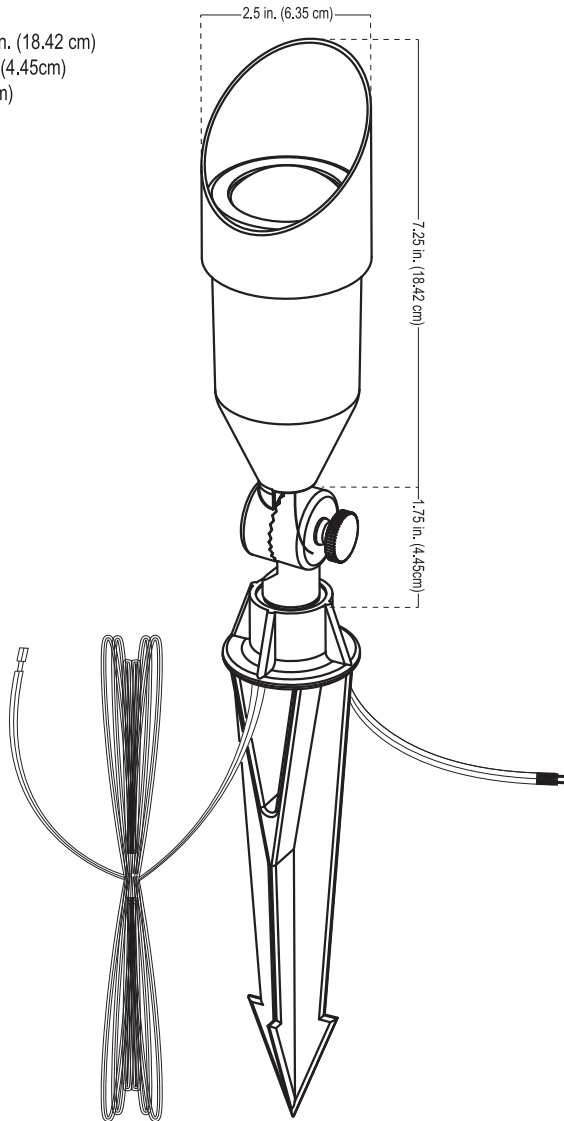

ALLIANCE

Specification Sheet

Model: BL200-bt (Bluetooth Bullet Light)

Fixture Length: 7.25 in. (18.42 cm)
 Base Height: 1.75 in. (4.45cm)
 Width: 2.5 in. (6.35 cm)

Notes:

Project:
Type:

Specifications and Features:

- Body:** Solid brass with an aged brass finish
- Knuckle:** Solid brass with dial adjustment for easy adjustments
- Shroud:** Brass with a clear glass convex lens and double o-ring gasket
- Wire:** Industry First, double wire lead pre-connected to the fixture, 16 awg (*UL listed*), brown
 - 25 foot wire lead, pre-stripped for easy wire connection
 - 18 inch wire lead, LED connection ready
- Stake:** Plastic ground stake, attached to the fixture (8.5 in; 21.6 cm length)
- Warranty:** Ten Year Warranty on Integrated Fixture
- Certification:** Complies with the requirements of UL-1838 and CAN/CSA-C22.2 No. 250.7. Identified with the ETL and cETL Listed Mark.

Integrated LED Features:

- Wattage:** 2w - 6w
- Operating Voltage Range:** 10v - 14v
- Lumen Output:** 10lm to 350lm
- Beam Spread:** 40°
- CRI:** 80
- CCT Options:** Preset options for 2700K, 3000K, 4000K
- RGB Options:** Unlimited Color Wheel Options with quick preset options for Red, Green, Blue, Amber and Purple
- Dimming:** Dimming option available for every color choice
- Scenes:** Customizable scene options with up to 3 colors per scene