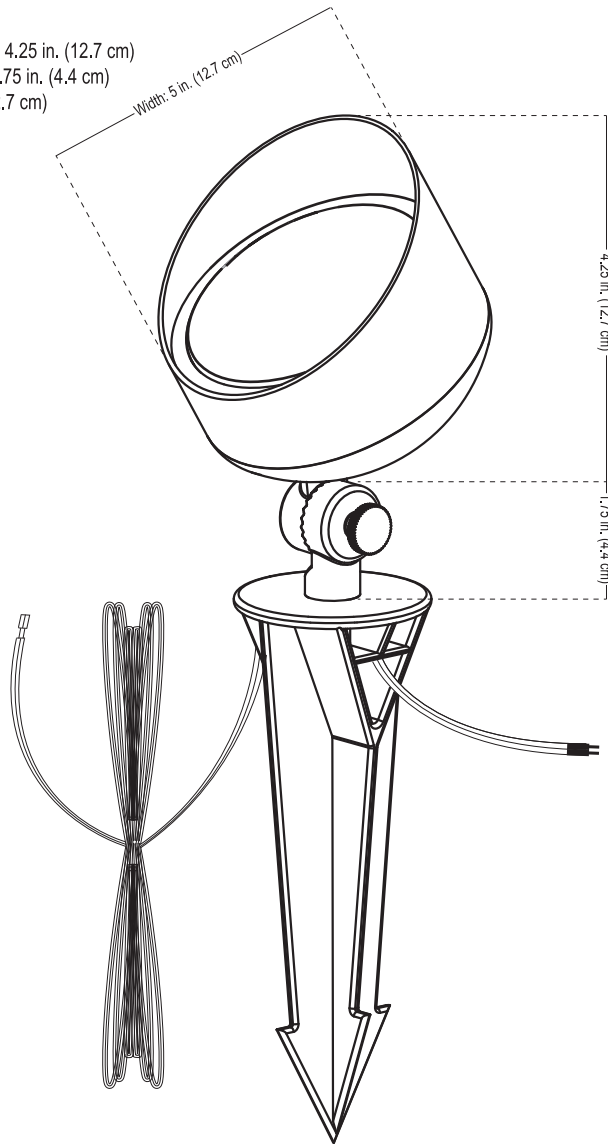

ALLIANCE

Specification Sheet

Model: BL400-bt (Bluetooth Bullet Light)

Fixture Length: 4.25 in. (12.7 cm)
 Base Height: 1.75 in. (4.4 cm)
 Width: 5 in. (12.7 cm)

Notes:

Project:
Type:

Specifications and Features:

- Body:** Solid brass with an aged brass finish
- Knuckle:** Solid brass with dial adjustment for easy adjustments
- Shroud:** Brass with turn and lock fitting
- Wire:** Industry First, double wire lead pre-connected to the fixture, 16 awg (*UL listed*), brown
 - 25 foot wire lead, pre-stripped for easy wire connection
 - 18 inch wire lead, LED connection ready
- Stake:** Plastic ground stake, attached to the fixture (8.5 in; 21.6 cm length)
- Warranty:** Ten Year Warranty on Integrated Fixture
- Certification:** Complies with the requirements of UL-1838 and CAN/CSA-C22.2 No. 250.7. Identified with the ETL and cETL Listed Mark.

Integrated LED Features:

- Wattage:** 4w - 8w
- Operating Voltage Range:** 10v - 14v
- Lumen Output:** 15lm to 900lm
- Beam Spread:** 40°
- CRI:** 80
- CCT Options:** Preset options for 2700K, 3000K, 4000K
- RGB Options:** Unlimited Color Wheel Options with quick preset options for Red, Green, Blue, Amber and Purple
- Dimming:** Dimming option available for every color choice
- Scenes:** Customizable scene options with up to 3 colors per scene

Accessories Available:

Mounting Accessories:
RISER6 - 6" brass riser, aged brass finish
RISER12 - 12" brass riser, aged brass finish
RISER18 - 18" brass riser, aged brass finish
RISERADJ - Adjustable plastic riser, aged brass cap
RMB - Round Mounting Base
GUTTERMOUNT