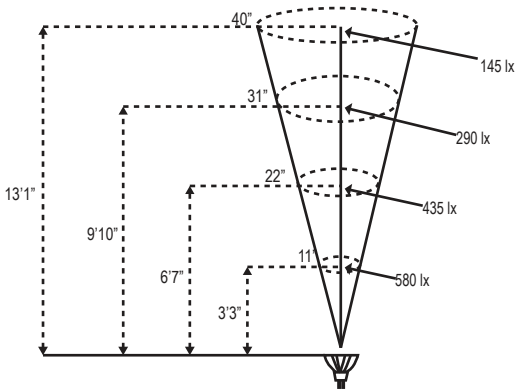

#### Specifications and Features:

- Base:** MR16
- Watts:** 5.5
- Beam Angle (Adjustable):** 25° | 40° | 55°
- Beam Spread:** Narrow | Flood | Wide Flood
- Light Output:** 350 lumens
- Color:** Warm White
- Color Temperature:** 2900K
- Operating Voltage:** 12v
- CRI:** Ra>80
- LED Source:** BRIDGELUX 3030
- Halogen Equivalent:** 35w
- Rated Hours:** 20,000 hrs
- Ambient Operating Temperature:** -15°C - 40°C

#### Photometrics:

25°

40°

55°