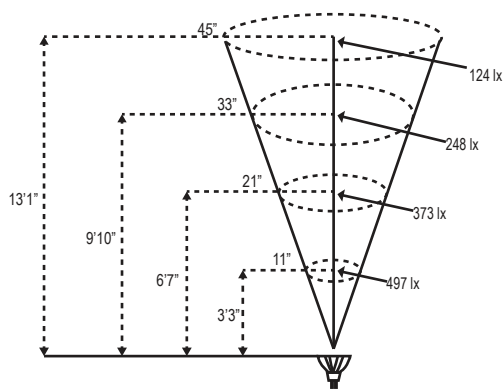

#### Specifications and Features:

- Base:** MR16
- Watts:** 5.5
- Beam Angle (Adjustable):** 25° | 40° | 55°
- Beam Spread:** Narrow | Flood | Wide Flood
- Light Output:** 350 lumens
- Color:** Warm White
- Color Temperature:** 2900K
- Operating Voltage:** 12v
- CRI:** Ra>80
- LED Source:** BRIDGELUX 3030
- Halogen Equivalent:** 35w
- Rated Hours:** 20,000 hrs
- Ambient Operating Temperature:** -15°C - 40°C

#### Photometrics:

25°

40°

55°