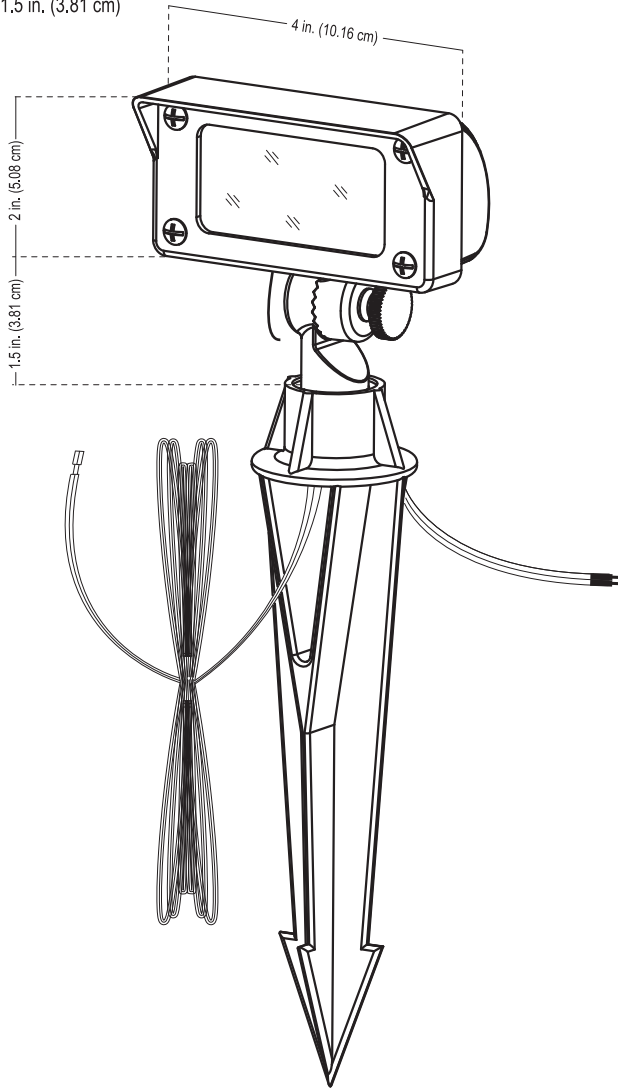

ALLIANCE

Specification Sheet

Project:
Type:

Model: FL50-bt (Bluetooth Flood Light)

Fixture Height: 2 in. (5.08 cm)
 Fixture Width: 4 in. (10.16 cm)
 Fixture Depth: 2.25 in. (5.71 cm)
 Base Height: 1.5 in. (3.81 cm)

Notes:

Specifications and Features:

- Body:** Brass fixture, aged brass finish
- Knuckle:** Solid brass knuckle with dial adjustment
- Face plate:** Brass face plate with rubber gasket attached to fixture with 4 screws
- Lens:** Clear lens
- Wire:** Industry First, double wire lead pre-connected to the fixture, 16 awg (*UL listed*), brown
 - 25 foot wire lead, pre-stripped for easy wire connection
 - 18 inch wire lead, LED connection ready
- Stake:** Plastic ground stake, attached to the fixture (8.5 in; 21.6 cm length)
- Warranty:** Ten Year Warranty on Integrated Fixture
- Certification:** Complies with the requirements of UL-1838 and CAN/CSA-C22.2 No. 250.7. Identified with the ETL and cETL Listed Mark.

Integrated LED Features:

- Wattage:** 2w - 5w
- Operating Voltage Range:** 10v - 14v
- Lumen Output:** 15lm to 350lm
- Beam Spread:** 120°
- CRI:** 80
- CCT Options:** Preset options for 2700K, 3000K, 4000K
- RGB Options:** Unlimited Color Wheel Options with quick preset options for Red, Green, Blue, Amber and Purple
- Dimming:** Dimming option available for every color choice
- Scenes:** Customizable scene options with up to 3 colors per scene

Accessories Available:

Mounting Accessories:	
RISER6 - 6" brass riser, aged brass finish	
RISER12 - 12" brass riser, aged brass finish	
RISER18 - 18" brass riser, aged brass finish	
RISERADJ - Adjustable plastic riser, aged brass cap	
RMB - Round Mounting Base	
GUTTERMOUNT	