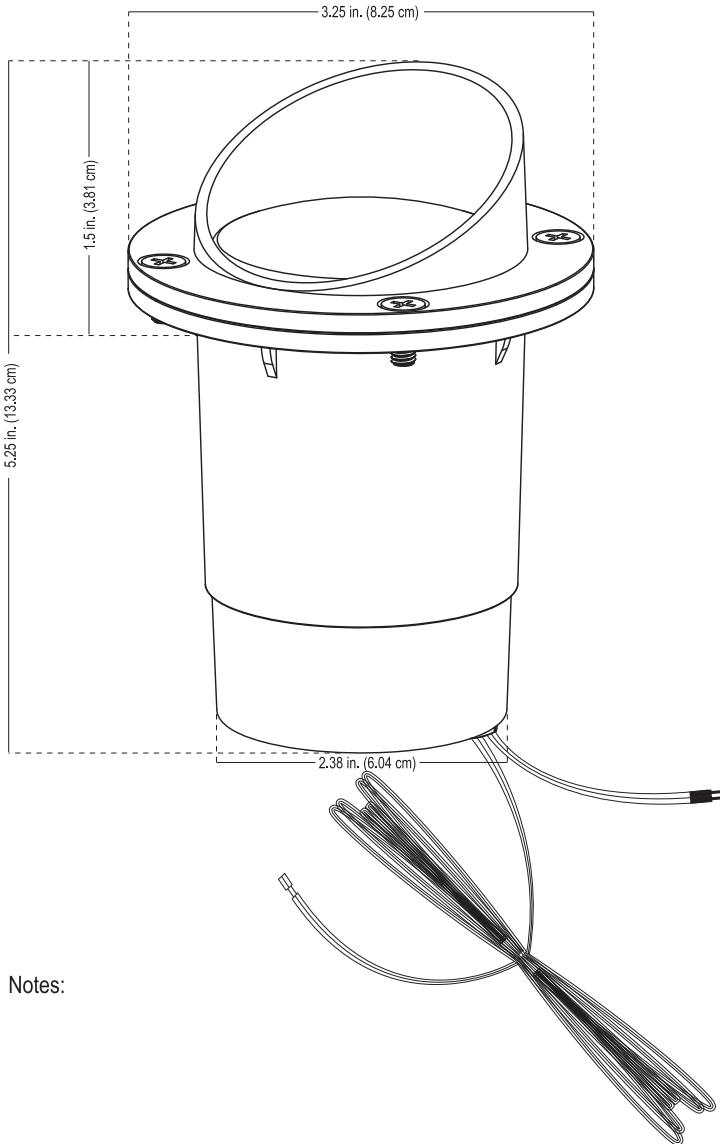

ALLIANCE

Specification Sheet

Model: GL100 (Bluetooth In-Ground Light)

Fixture Height: 5.25 in. (13.33 cm)
Fixture Diameter: 2.38 in. (6.04 cm)
Shroud Height: 1.5 in. (3.81 cm)
Shroud Diameter: 3.25 in. (8.25 cm)

Notes:

Project:
Type:

Specifications and Features:

Body: Brass fixture, aged brass finish

Base: Solid brass fixture base with two rubber gasket seals

Shroud: Angles shroud, solid brass faceplate with 4 stainless steel screws

Lens: Clear glass lens with gasket

Wire: Industry First, double wire lead pre-connected to the fixture, 16 awg (*UL listed*), brown
-25 foot wire lead, pre-stripped for easy wire connection
-18 inch wire lead, LED connection ready

Wattage: 2w - 5w

Operating Voltage Range: 10v - 14v

Lumen Output: 15lm to 350lm

Beam Spread: 40°

CRI: 80

CCT Options: Preset options for 2700K, 3000K, 4000K

RGB Options: Unlimited Color Wheel Options with quick preset options for Red, Green, Blue, Amber and Purple