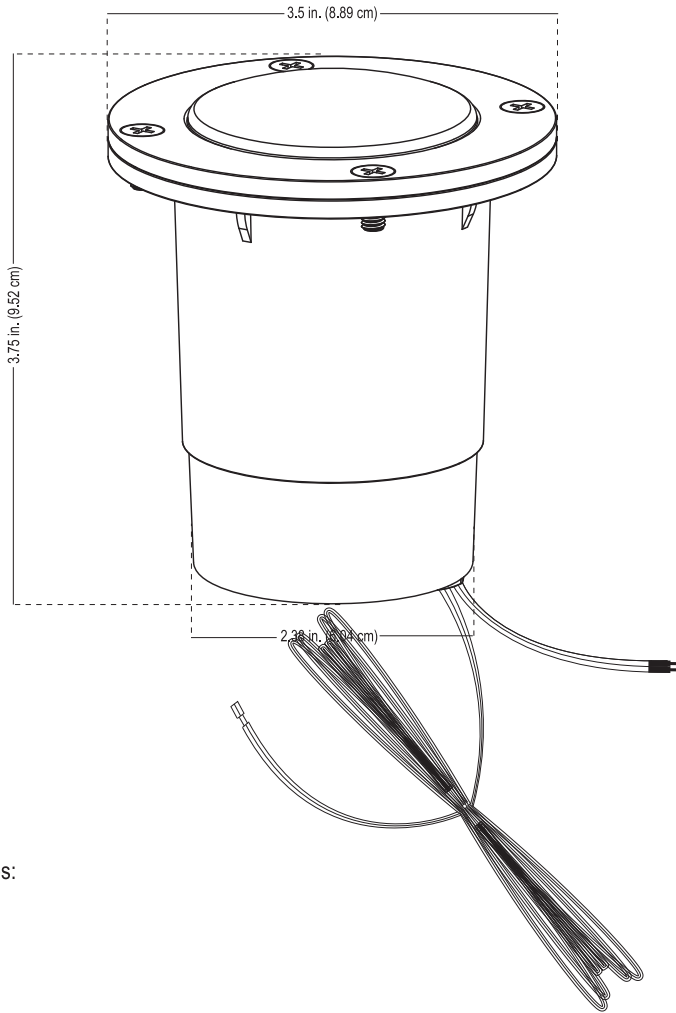

ALLIANCE

Specification Sheet

Model: GL150 (Bluetooth In-Ground Light)

Fixture Height: 5.25 in. (13.33 cm)
Fixture Diameter: 2.38 in. (6.04 cm)
Shroud Diameter: 3.5 in. (8.89 cm)

Notes:

Project:
Type:

Specifications and Features:

Body: Brass fixture, aged brass finish

Base: Solid brass fixture base with two rubber gasket seals

Shroud: Solid brass faceplate with 4 stainless steel screws

Lens: Clear glass lens with gasket

Wire: Industry First, double wire lead pre-connected to the fixture, 16 awg (*UL listed*), brown
-25 foot wire lead, pre-stripped for easy wire connection
-18 inch wire lead, LED connection ready

Wattage: 2w - 5w

Operating Voltage Range: 10v - 14v

Lumen Output: 15lm to 350lm

Beam Spread: 40°

CRI: 80

CCT Options: Preset options for 2700K, 3000K, 4000K

RGB Options: Unlimited Color Wheel Options with quick preset options for Red, Green, Blue, Amber and Purple