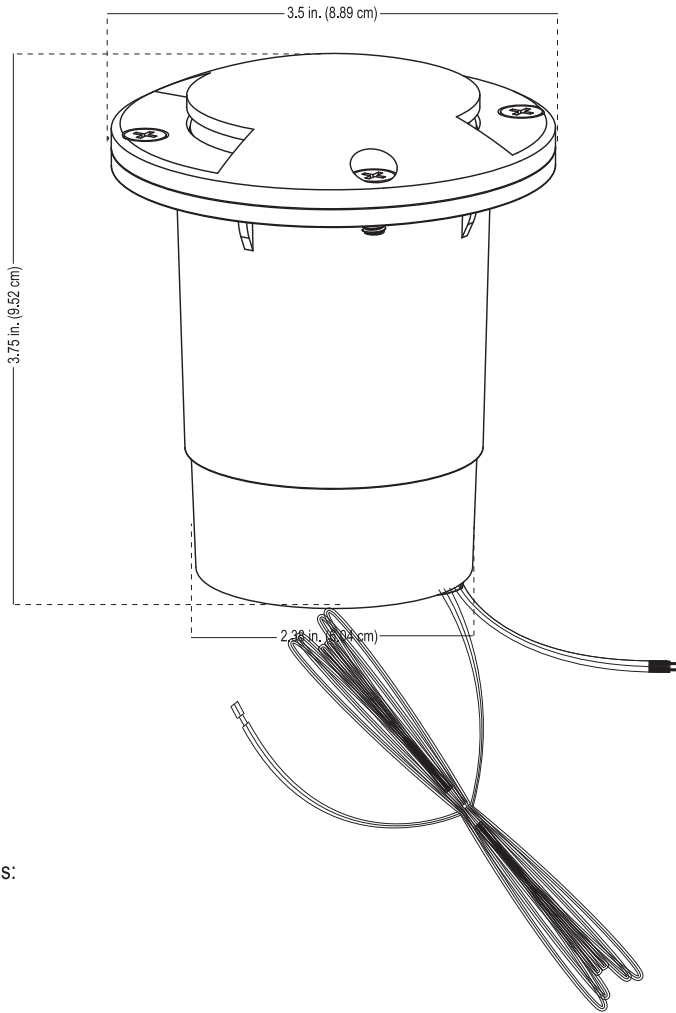

ALLIANCE

Specification Sheet

Model: GL170-bt (Bluetooth In-Ground Light)

Fixture Height: 5.25 in. (13.33 cm)
Fixture Diameter: 2.38 in. (6.04 cm)
Shroud Diameter: 3.5 in. (8.89 cm)

Notes:

Project:
Type:

Specifications and Features:

Body: Brass fixture, aged brass finish

Base: Solid brass fixture base with two rubber gasket seals

Shroud: Brass faceplate with opposing side light output and 4 stainless steel screws

Lens: Clear glass lens with gasket

Wire: Industry First, double wire lead pre-connected to the fixture, 16 awg (*UL listed*), brown

-25 foot wire lead, pre-stripped for easy wire connection

-18 inch wire lead, LED connection ready

Warranty: Ten Year Warranty on Integrated Fixture

Lumen Output: 15lm to 350lm

Beam Spread: 40°

CRI: 80

CCT Options: Preset options for 2700K, 3000K, 4000K

RGB Options: Unlimited Color Wheel Options with quick preset options for Red, Green, Blue, Amber and Purple