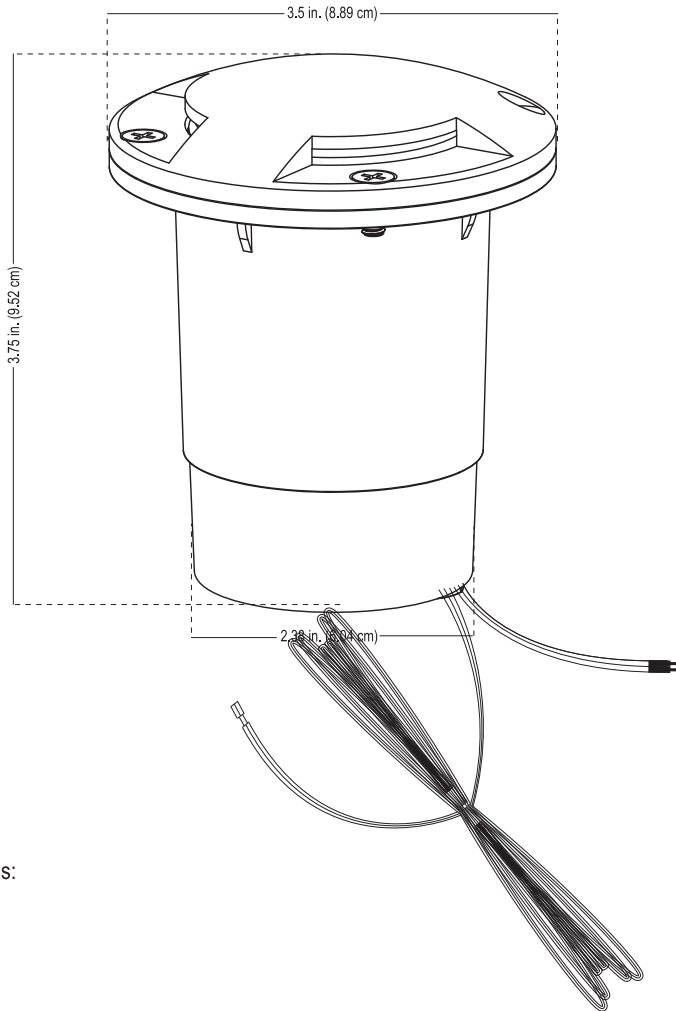

ALLIANCE

Specification Sheet

Model: GL180-bt (Bluetooth In-Ground Light)

Fixture Height: 5.25 in. (13.33 cm)
Fixture Diameter: 2.38 in. (6.04 cm)
Shroud Diameter: 3.5 in. (8.89 cm)

Notes:

Project:
Type:

Specifications and Features:

Body: Brass fixture, aged brass finish

Base: Solid brass fixture base with two rubber gasket seals

Shroud: Brass faceplate with 180° light output and 4 stainless steel screws

Lens: Clear glass lens with gasket

Wire: Industry First, double wire lead pre-connected to the fixture, 16 awg (*UL listed*), brown

-25 foot wire lead, pre-stripped for easy wire connection

-18 inch wire lead, LED connection ready

Warranty: Ten Year Warranty on Integrated Fixture

Lumen Output: 15lm to 350lm

Beam Spread: 40°

CRI: 80

CCT Options: Preset options for 2700K, 3000K, 4000K

RGB Options: Unlimited Color Wheel Options with quick preset options for Red, Green, Blue, Amber and Purple