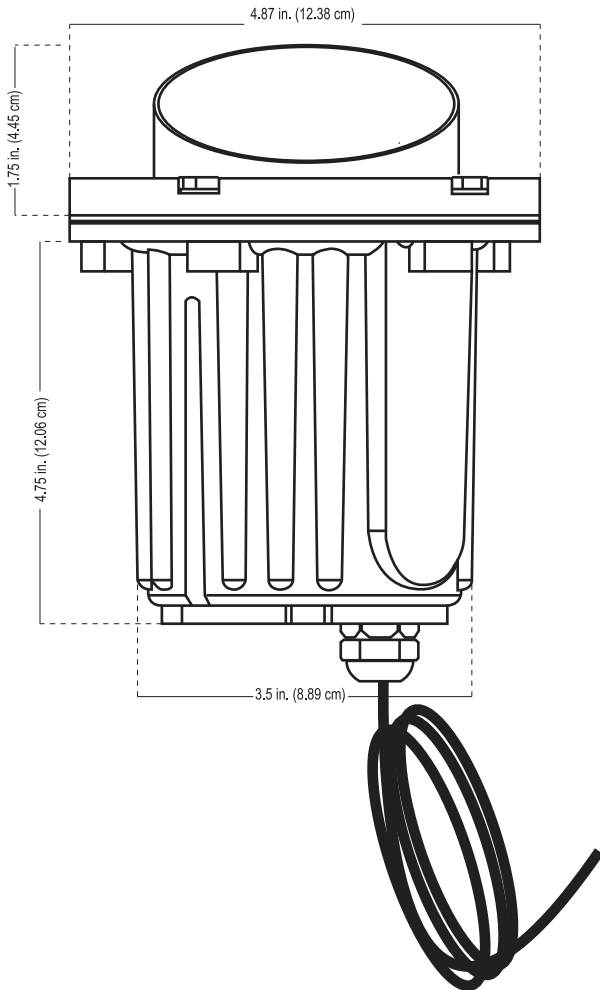

### Model: GL350-bt (Integrated In-Ground Bluetooth Light)

Fixture Height: 4.75 in. (12.06 cm)  
Fixture Base Diameter: 3.5 in. (8.89 cm)  
Shroud Height: 1.75 in. (4.45 cm)  
Shroud Diameter: 4.87 in. (12.38 cm)

#### Specifications and Features:

**Base:** non-corrosive poly housing

**Lens:** Clear glass lens

**Shroud:** Solid brass shroud with five stainless steel screws

**Socket:** Spring loaded ceramic bi-pin socket with lamp clips on an adjustable swivel

**Wire:** 60 inch wire lead 16 awg (UL listed) pre-connected to the fixture

**Warranty:** Lifetime warranty on fixture housing