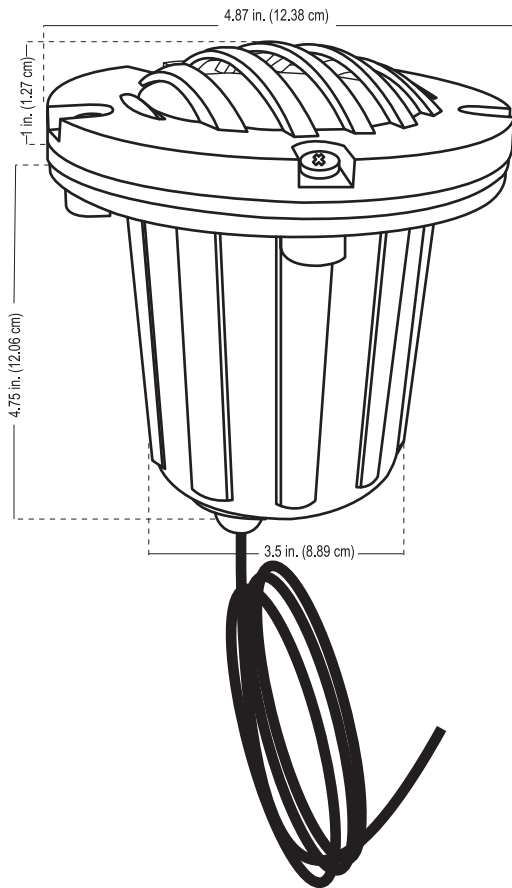

ALLIANCE

Specification Sheet

Project:

Type:

Model: GL360-bt (Integrated In-Ground Bluetooth Light)

Fixture Height: 4.75 in. (12.06 cm)

Fixture Base Diameter: 3.5 in. (8.89 cm)

Faceplate Height: 1 in. (2.54 cm)

Faceplate Diameter: 4.87 in. (12.38 cm)

Specifications and Features:

Base: Non-corrosive poly housing

Lens: Clear glass lens

Shroud: Solid brass faceplate with grate and five stainless steel screws

Socket: Spring loaded ceramic bi-pin socket with lamp clips on an adjustable swivel

Wire: 60 inch wire lead 16 awg (UL listed) pre-connected to the fixture

Warranty: Lifetime warranty on fixture housing

Integrated LED Features:

Wattage: 2w - 8w

Operating Voltage Range: 10v - 14v

Lumen Output: 15lm to 450lm