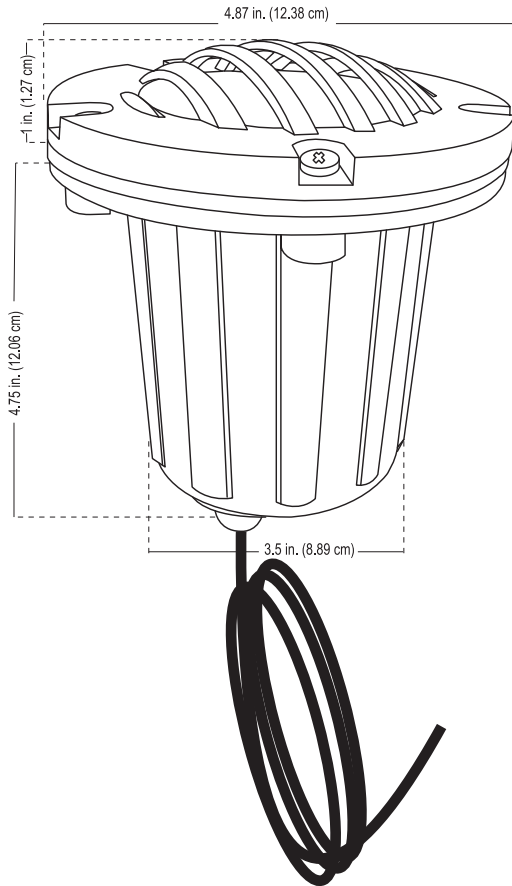

ALLIANCE

Specification Sheet

Project:
Type:

Model: GL360 (MR16 In-Ground Light)

Fixture Height: 4.75 in. (12.06 cm)
 Fixture Base Diameter: 3.5 in. (8.89 cm)
 Faceplate Height: 1 in. (2.54 cm)
 Faceplate Diameter: 4.87 in. (12.38 cm)

Specifications and Features:

- Base:** Non-corrosive poly housing
- Lens:** Clear glass lens
- Shroud:** Solid brass faceplate with grate and five stainless steel screws
- Socket:** Spring loaded ceramic bi-pin socket with lamp clips on an adjustable swivel
- Wire:** 60 inch wire lead 16 awg (UL listed) pre-connected to the fixture
- Warranty:** Lifetime warranty on fixture housing

Lamp Options

Model #	Base Type	Angle	Wattage	Lumen Output
LMR16-LED-4W-NS	MR16	15°	4w	250lm
LMR16-LED-4W-F	MR16	45°	4w	250lm
LMR16-LED-4W-WF	MR16	60°	4w	250lm
LMR16-LED-5W-NS	MR16	15°	5w	310lm
LMR16-LED-5W-F	MR16	45°	5w	310lm
LMR16-LED-5W-WF	MR16	60°	5w	310lm
LMR16-LED-6W-F	MR16	45°	6w	400lm

LED Ordering Guide: Model-Lamp Wattage-Lamp Angle
 Example: GL360-LED-5W-F

Notes: