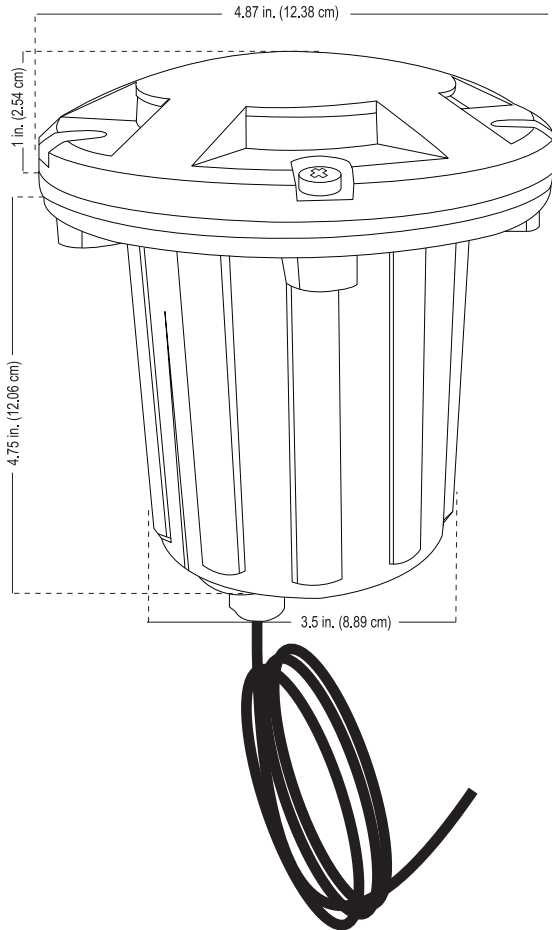

ALLIANCE

Specification Sheet

Project:
Type:

Model: GL390 (MR16 In-Ground Light)

Fixture Height: 4.75 in. (12.06 cm)
 Fixture Base Diameter: 3.5 in. (8.89 cm)
 Faceplate Height: 1 in. (2.54 cm)
 Faceplate Diameter: 4.87 in. (12.38 cm)

Specifications and Features:

- Base:** non-corrosive poly housing
- Lens:** Clear glass lens
- Shroud:** Solid brass faceplate with 360° opening and five stainless steel screws
- Socket:** Spring loaded ceramic bi-pin socket with lamp clips on an adjustable swivel
- Wire:** 60 inch wire lead 16 awg (UL listed) pre-connected to the fixture
- Warranty:** Lifetime warranty on fixture housing

Lamp Options

Model #	Base Type	Angle	Wattage	Lumen Output
LMR16-LED-4W-NS	MR16	15°	4w	250lm
LMR16-LED-4W-F	MR16	45°	4w	250lm
LMR16-LED-4W-WF	MR16	60°	4w	250lm
LMR16-LED-5W-NS	MR16	15°	5w	310lm
LMR16-LED-5W-F	MR16	45°	5w	310lm
LMR16-LED-5W-WF	MR16	60°	5w	310lm
LMR16-LED-6W-F	MR16	45°	6w	400lm

LED Ordering Guide: Model-Lamp Wattage-Lamp Angle
 Example: GL390-LED-5W-F

Notes: