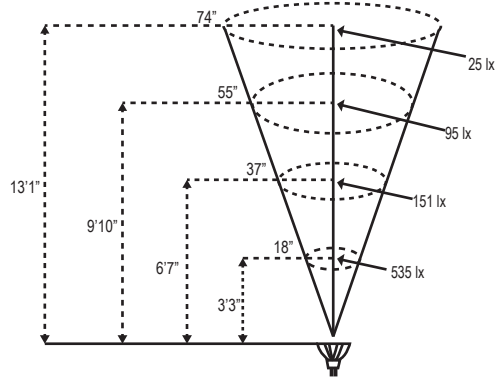

LMR16-LED-5W-F

LMR16-LED-5W-WF

Project:
Type:

MR16 LED Photometric Comparisons

LMR16-LED-6W-F