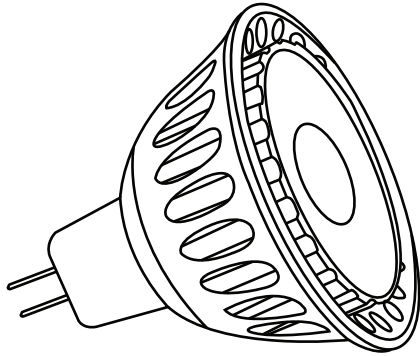

Project:
Type:

MR16 LED Photometric Comparisons

LMR16-LED-6W-F