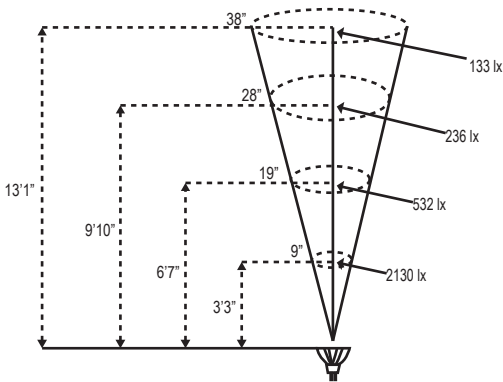

LMR16-LED-5W-NS