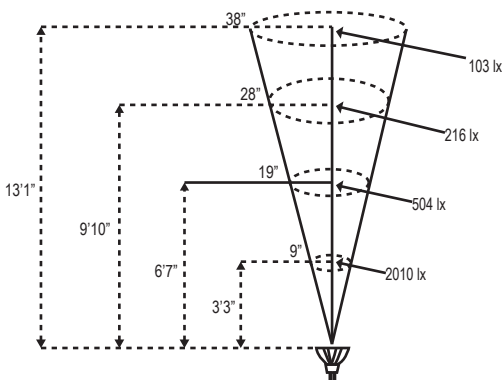

LMR16-LED-4W-NS