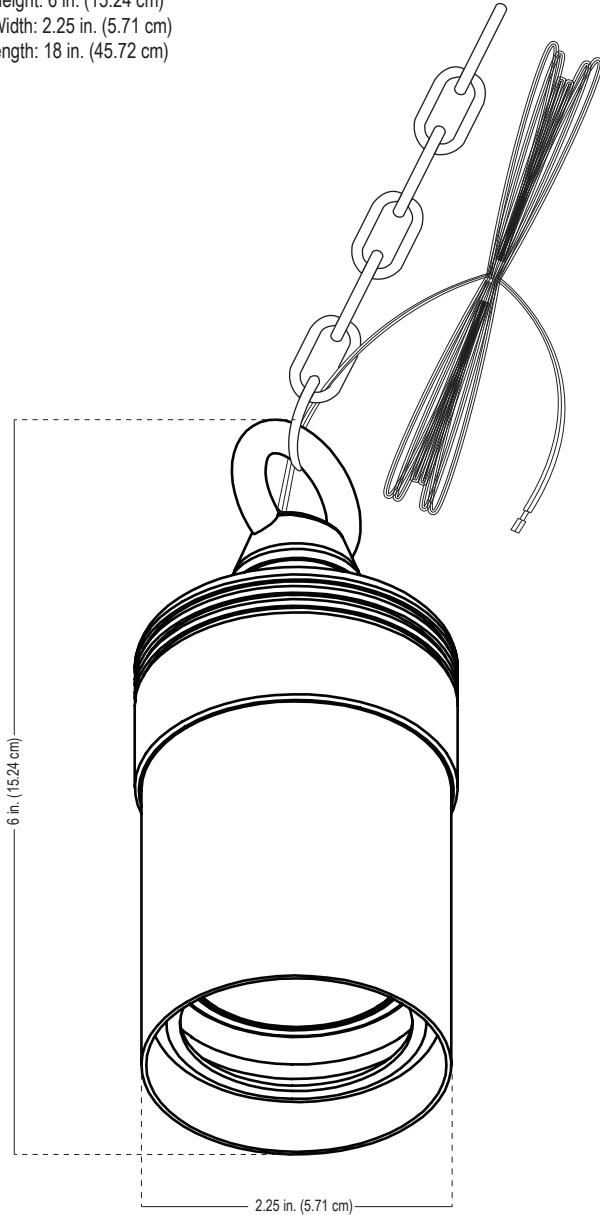

## Specification Sheet

### Model: HL100 (MR16 Hanging Light)

Fixture Height: 6 in. (15.24 cm)  
 Fixture Width: 2.25 in. (5.71 cm)  
 Chain Length: 18 in. (45.72 cm)

Notes:

Project:
Type:

#### Specifications and Features:

**Body:** Brass fixture, aged brass finish

**Base:** Cast brass base with ring

**Shroud:** Adjustable brass shroud

**Socket:** Spring loaded ceramic bi-pin socket with dual contact and lamp clips

**Wire:** 25' Foot wire lead, 16 awg (UL listed), brown, Pre-connected to the fixture, Pre-stripped for easy wire connection

**Chain:** Threaded aged brass chain, 18" length

**Warranty:** Lifetime warranty on fixture housing