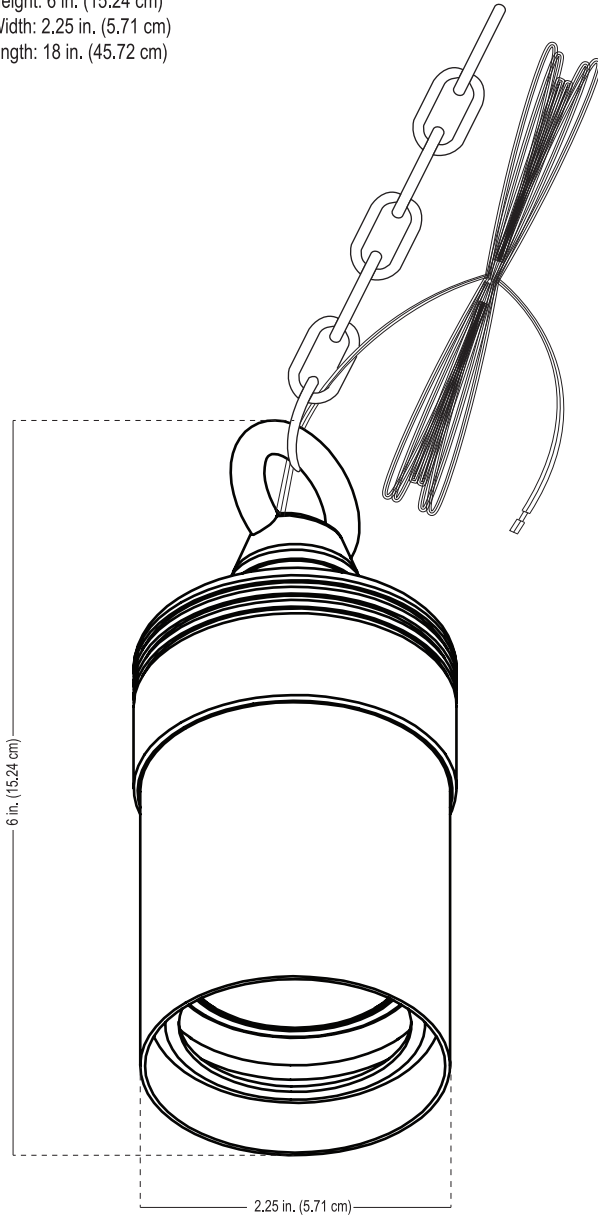

ALLIANCE

Specification Sheet

Model: HL100-bt (Bluetooth Hanging Light)

Fixture Height: 6 in. (15.24 cm)
Fixture Width: 2.25 in. (5.71 cm)
Chain Length: 18 in. (45.72 cm)

Notes:

Project:
Type:

Specifications and Features:

Body: Brass fixture, aged brass finish

Base: Cast brass base with ring

Shroud: Adjustable brass shroud

Socket: Spring loaded ceramic bi-pin socket with dual contact and lamp clips

Wire: 25' Foot wire lead, 16 awg (UL listed), brown, Pre-connected to the fixture, Pre-stripped for easy wire connection

Chain: Threaded aged brass chain, 18" length

Warranty: Ten year warranty on integrated fixture

Certifications: Complies with the requirements of UL-1838 and CAN/CSA-C22.2 No. 250.7. Identified with the ETL and cETL Listed Mark.

Integrated LED Features:

Wattage: 4w - 8w

Operating Voltage Range: 10v - 14v

Lumen Output: 15lm to 350lm

Beam Spread: 40°

CRI: 80

CCT Options: Preset options for 2700K, 3000K, 4000K

RGB Options: Unlimited Color Wheel Options with quick preset options for Red, Green, Blue, Amber and Purple