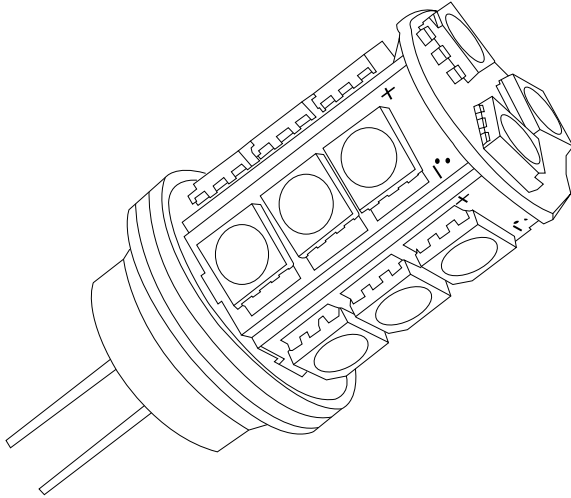

ALLIANCE

Specification Sheet

Project:
Type:

Model: HL200 (Hanging Light)

Fixture Height: 7.25 in. (18.42 cm)
 Fixture Width: 2.25 in. (5.71 cm)
 Chain Length: 18 in. (45.72 cm)

Specifications and Features:

- Body:** Brass fixture, aged brass finish
- Base:** Cast brass base with ring
- Shroud:** Adjustable brass shroud with twinkle cutouts
- Socket:** Spring loaded ceramic bi-pin socket with dual contact
- Wire:** 25' Foot wire lead, 16 awg (UL listed), brown, Pre-connected to the fixture, Pre-stripped for easy wire connection
- Chain:** Threaded aged brass chain, 18" length
- Warranty:** Lifetime warranty on fixture housing
- Certifications:** Complies with the requirements of UL-1838 and CAN/CSA-C22.2 No. 250.7. Identified with the ETL and cETL Listed Mark.

Lamp Options

Model #	Base Type	Wattage	Lumen Output
LBIPIN-LED-3W	BIPIN/G4	3w	150lm
LXELOGEN-20 (Halogen)	BIPIN/G4	20w	150lm

LED Ordering Guide: Model-LED

Example: HL200-LED

Notes:

Project:
Type:

Model: LBIPIN-LED-3W (3 watt BIPIN LED)

Specifications and Features:

- Watts:** 3
- Base Type:** G4/BiPin
- Light Output:** 150 lumens
- Color:** Warm White
- Color Temperatures:** 2700K
- Operating Voltage:** 8-24v
- CRI:** Ra>80
- LED Chip Qty:** 18 Pieces
- Halogen Equivalent:** 20w
- Rated Hours:** 50,000 hrs
- Ambient Operating Temperature:** <72°C
- Transformer Compatibility:** Must be powered by magnetic transformer
- Warranty:** Five year limited warranty on LED components