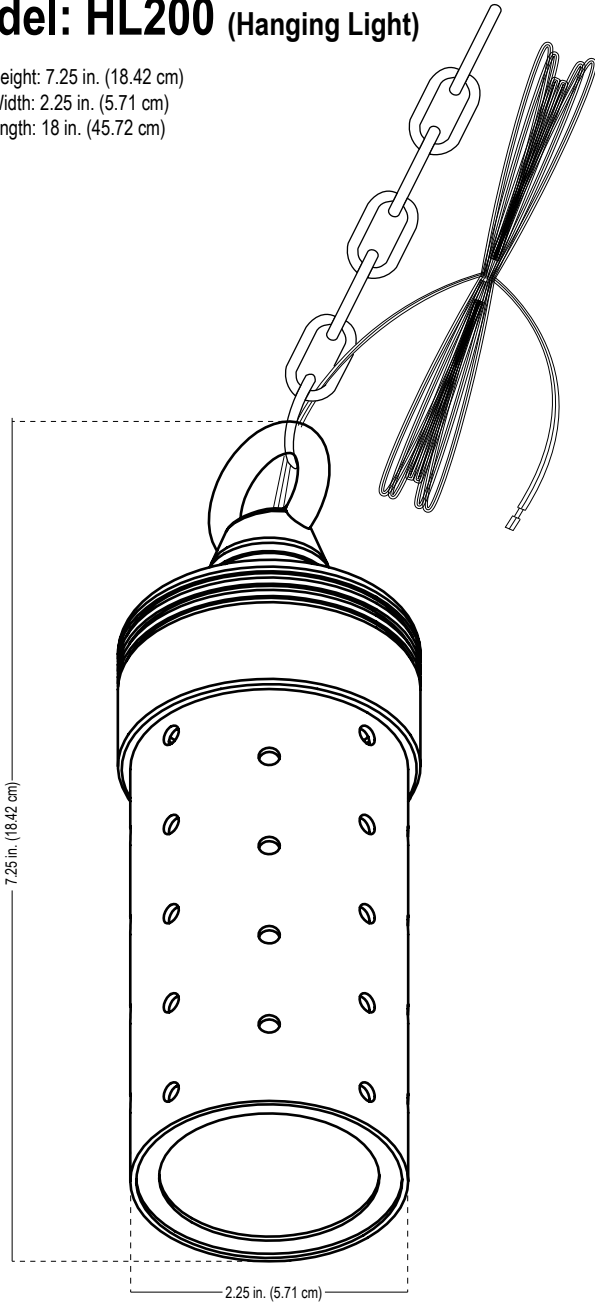

ALLIANCE

Specification Sheet

Project:
Type:

Model: HL200 (Hanging Light)

Fixture Height: 7.25 in. (18.42 cm)
 Fixture Width: 2.25 in. (5.71 cm)
 Chain Length: 18 in. (45.72 cm)

Specifications and Features:

- Body:** Brass fixture, aged brass finish
- Base:** Cast brass base with ring
- Shroud:** Adjustable brass shroud with twinkle cutouts
- Socket:** Spring loaded ceramic bi-pin socket with dual contact
- Wire:** 25' Foot wire lead, 16 awg (UL listed), brown, Pre-connected to the fixture, Pre-stripped for easy wire connection
- Chain:** Threaded aged brass chain, 18" length
- Warranty:** Lifetime warranty on fixture housing
- Certifications:** Complies with the requirements of UL-1838 and CAN/CSA-C22.2 No. 250.7. Identified with the ETL and cETL Listed Mark.

Lamp Options

Model #	Base Type	Wattage	Lumen Output
LBIPIN-LED-3W	BIPIN/G4	3w	150lm
LXELOGEN-20 (Halogen)	BIPIN/G4	20w	150lm

LED Ordering Guide: Model-LED

Example: HL200-LED

Notes:

Project:
Type:

Model: LBIPIN-LED-3W (3 watt BIPIN LED)

Specifications and Features:

- Watts:** 3
- Base Type:** G4/BiPin
- Light Output:** 150 lumens
- Color:** Warm White
- Color Temperatures:** 2700K
- Operating Voltage:** 8-24v
- CRI:** Ra>80
- LED Chip Qty:** 18 Pieces
- Halogen Equivalent:** 20w
- Rated Hours:** 50,000 hrs
- Ambient Operating Temperature:** <72°C
- Transformer Compatibility:** Must be powered by magnetic transformer
- Warranty:** Five year limited warranty on LED components