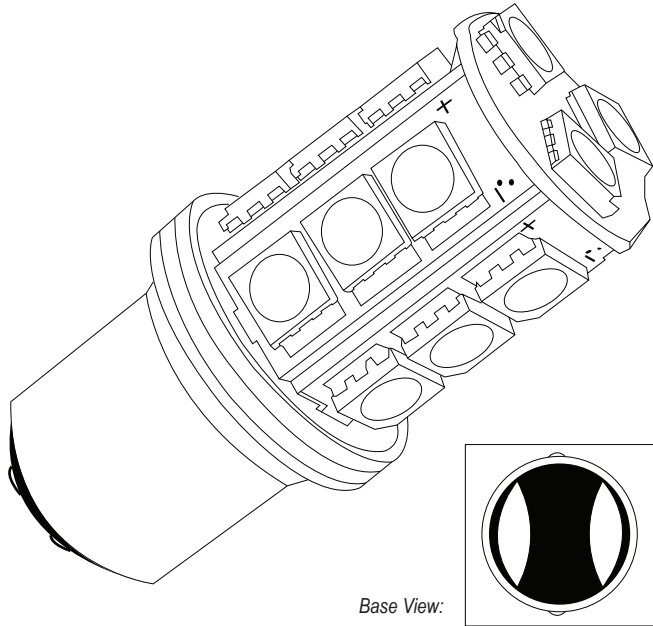

| |
|----------|
| Project: |
| Type: |

Model: LBA15D-LED-3W (3 watt Bayonet LED)

Base View:

Specifications and Features:

Watts: 3

Base Type: Double Bayonet

Light Output: 150 lumens

Color: Warm White

Color Temperatures: 2700K

Operating Voltage: 8-24v

CRI: Ra>80

LED Chip Qty: 18 Pieces

Halogen Equivalent: 20w

Rated Hours: 50,000 hrs

Ambient Operating Temperature: <72°C

Transformer Compatibility: Must be powered by magnetic transformer