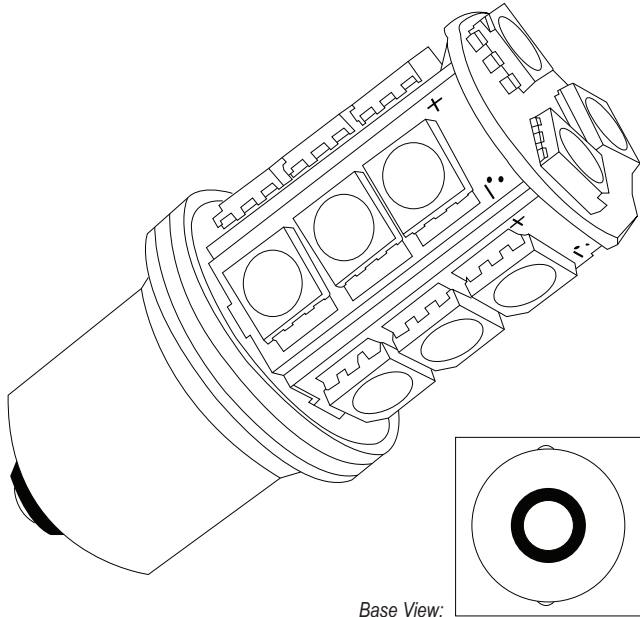

Project:
Type:

Model: LBA15S-LED-3W (3 watt Bayonet LED)

Specifications and Features:

- Watts:** 3
- Base Type:** Single Bayonet
- Light Output:** 150 lumens
- Color:** Warm White
- Color Temperatures:** 2700K
- Operating Voltage:** 8-24v
- CRI:** Ra>80
- LED Chip Qty:** 18 Pieces
- Halogen Equivalent:** 20w
- Rated Hours:** 50,000 hrs
- Ambient Operating Temperature:** <72°C
- Transformer Compatibility:** Must be powered by magnetic transformer
- Warranty:** Five year limited warranty on LED components

Lamp Color Options

Model #	Color	Color Temp.	Base Type	Wattage	Lumen Output
LBA15SLED-3W-3K	Bright White	3000K	Bayonet	3w	150lm

Notes: