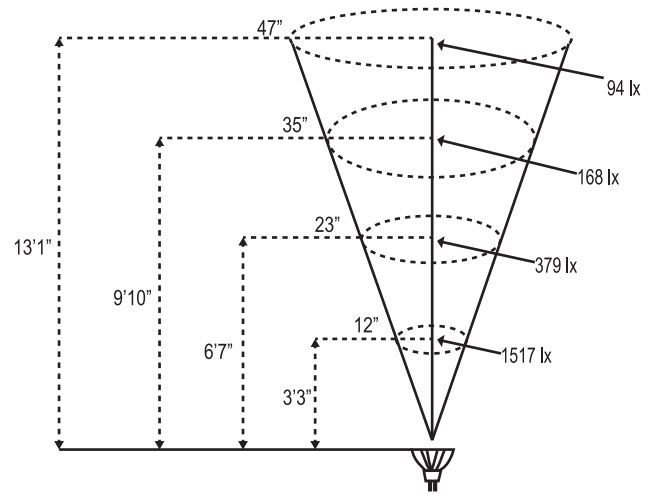

Photometrics: