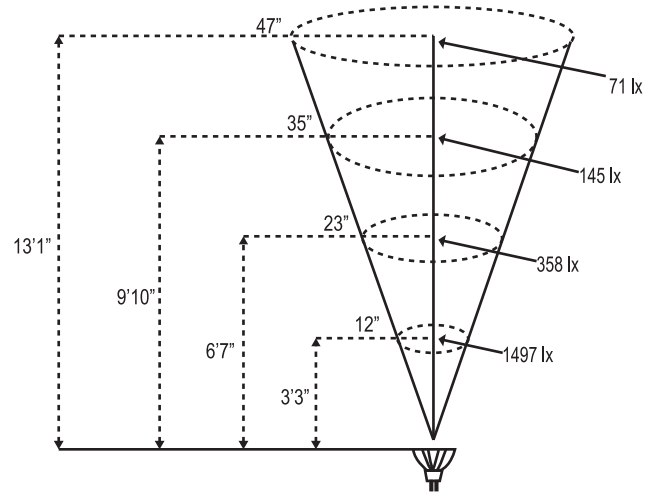

Photometrics: