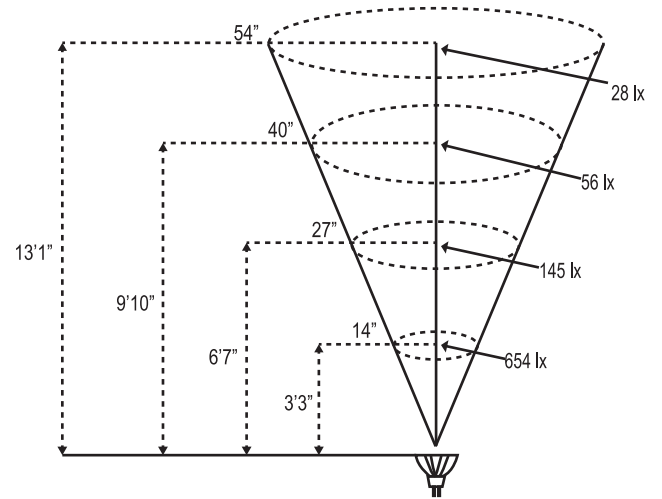

Photometrics: