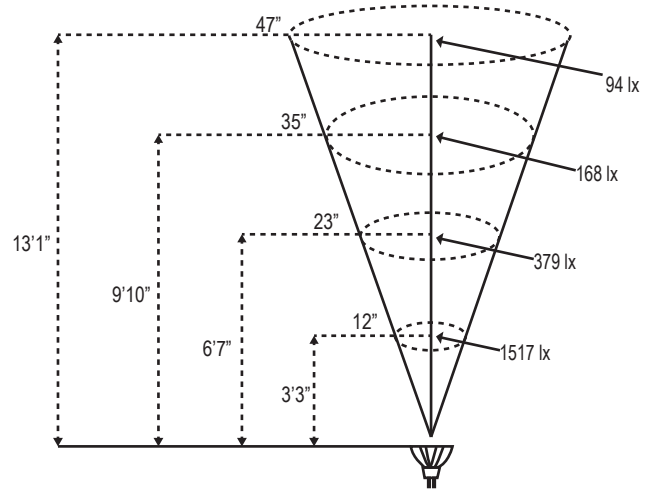

Photometrics: