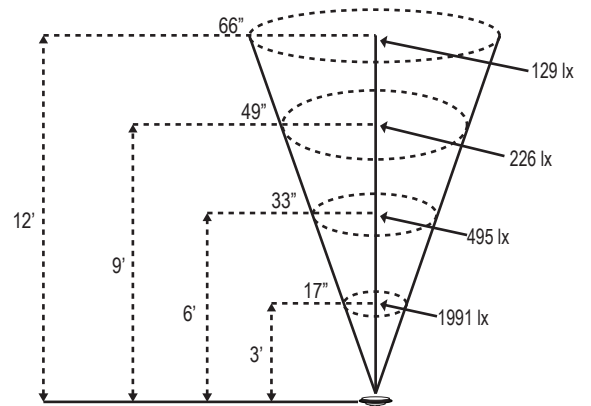

Project:
Type:

Model: LPAR36-LED-10W-F (10 watt PAR36 LED)

Specifications:

- Watts:** 10
- Beam Angle:** 30°
- Beam Spread:** Flood
- Light Output:** 400 lumens
- Color:** Warm White
- Color Temperature:** 2800K
- Operating Voltage:** 12-24v
- Input Power:** AC12V~AC24V
- Lamp Base:** G53
- Lamp Weight:** ~313g
- Halogen Equivalent:** 50w
- Rated Hours:** 50,000 hrs
- Operating Temperature:** -20°C~40°C
- Application:** Waterproof Housing. Need proper protection to the lamp base (power contact) for outdoor use.

Features:

- Advanced thermal design.
- Optical Lens for best light efficiency
- RoHS Compliant
- IP GRADE: IP66

Photometrics:

Notes: