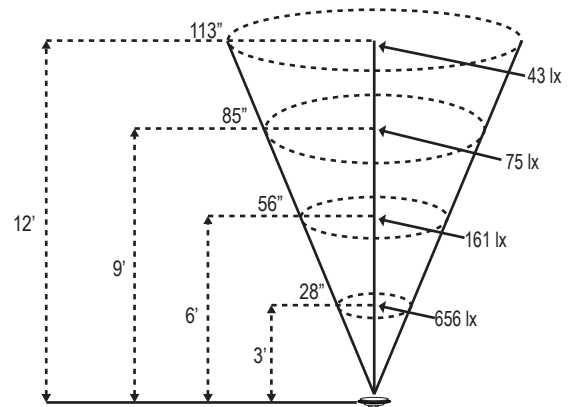

Photometrics: