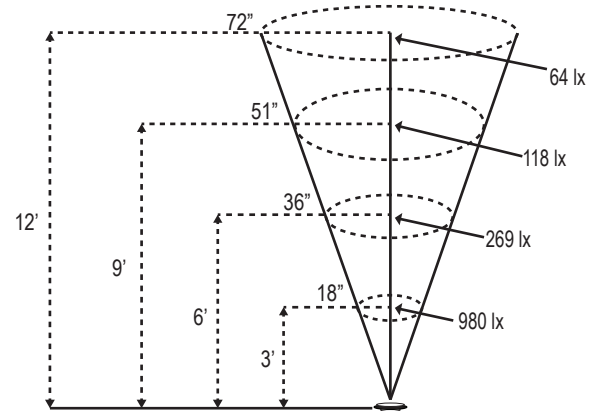

Photometrics: