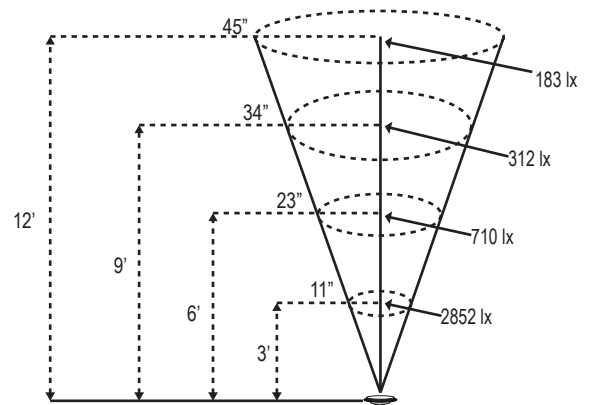

Photometrics: