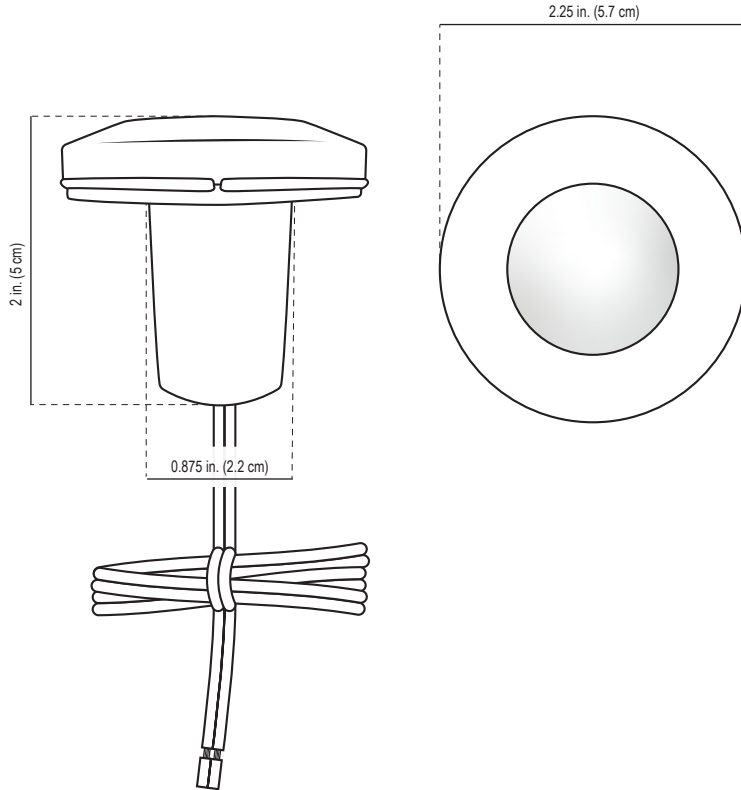

ALLIANCE

Specification Sheet

Project:

Type:

Model: ML25-LED (Integrated LED)

Category: Specialty

Fixture Height: 2 in (5 cm)

Fixture Diameter: 2.25 in (5.7 cm)

Base Width: 0.875 in (2.2 cm)

Total Weight: 10.1 oz

Product Description

A miniature in-ground, integrated LED fixture for adding a small pool of light in compact spaces.

Specifications and Features

Body: Brass fixture, aged brass finish

Faceplate: Solid brass faceplate with frosted polycarbonate lens and rubber gasket

Wire: 10' wire lead, 16 awg (UL Listed), brown, pre-connected to the fixture, pre-stripped for easy wire connection

Warranty: 10 year warranty on LED components and fixture housing

Integrated LED:

Watts: 1.3 W

Lumens: 135 lm

Color: Warm White

Color Temperature: 2900 K

Operating Voltage: 10 VAC - 15 VAC

CRI: Ra>80

Rated Hours: 30,000 Hours