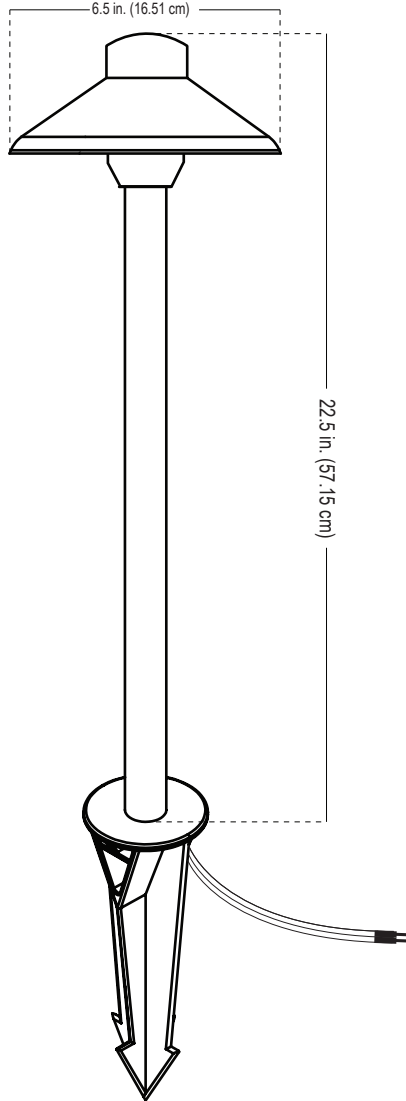

### Model: PAL105

Fixture Height: 22.5 in. (57.15 cm)  
 Hat Width: 6.5 in. (16.51 cm)

Project:
Type:

#### Specifications and Features:

- Hat:** Brass area light hat, aged brass finish
- Lens:** Polycarbonate frosted lens with gaskets
- Stem:** Brass area light stem, aged brass finish
- Collar:** Aged brass finish
- Socket:** Spring loaded ceramic bi-pin socket with dual contact
- Wire:** 36 inch wire lead, 16 awg (UL listed), brown, Pre-connected to the fixture, Pre-stripped for easy wire connection
- Stake:** Plastic ground stake, attached to the fixture (8.5 in; 21.6 cm length)
- Warranty:** Lifetime warranty on fixture housing.