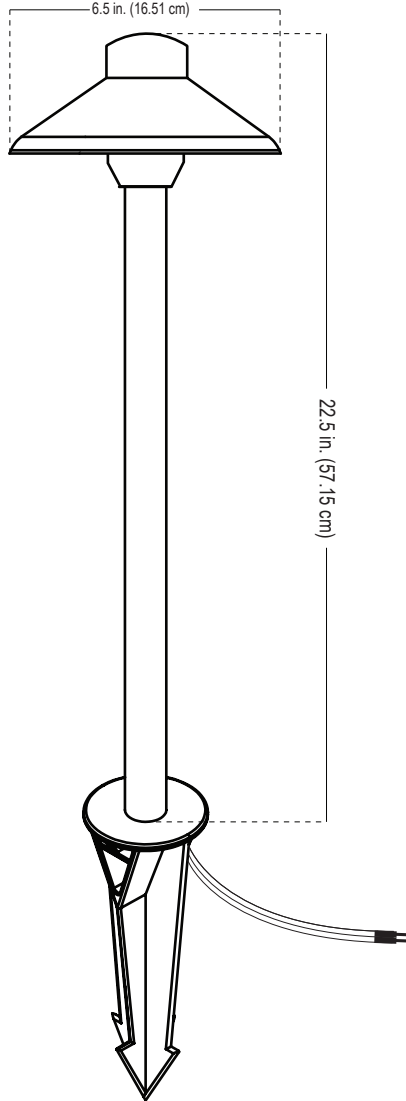

ALLIANCE

Specification Sheet

Model: PAL105

Fixture Height: 22.5 in. (57.15 cm)
 Hat Width: 6.5 in. (16.51 cm)

| |
|----------|
| Project: |
| Type: |

Specifications and Features:

Hat: Brass area light hat, aged brass finish

Lens: Polycarbonate frosted lens with gaskets

Stem: Brass area light stem, aged brass finish

Collar: Aged brass finish

Socket: Spring loaded ceramic bi-pin socket with dual contact

Wire: 36 inch wire lead, 16 awg (UL listed), brown, Pre-connected to the fixture, Pre-stripped for easy wire connection

Stake: Plastic ground stake, attached to the fixture (8.5 in; 21.6 cm length)

Warranty: Lifetime warranty on fixture housing.

Certification: Complies with the requirements of UL-1838 and CAN/CSA-C22.2 No. 250.7. Identified with the ETL and cETL Listed Mark.