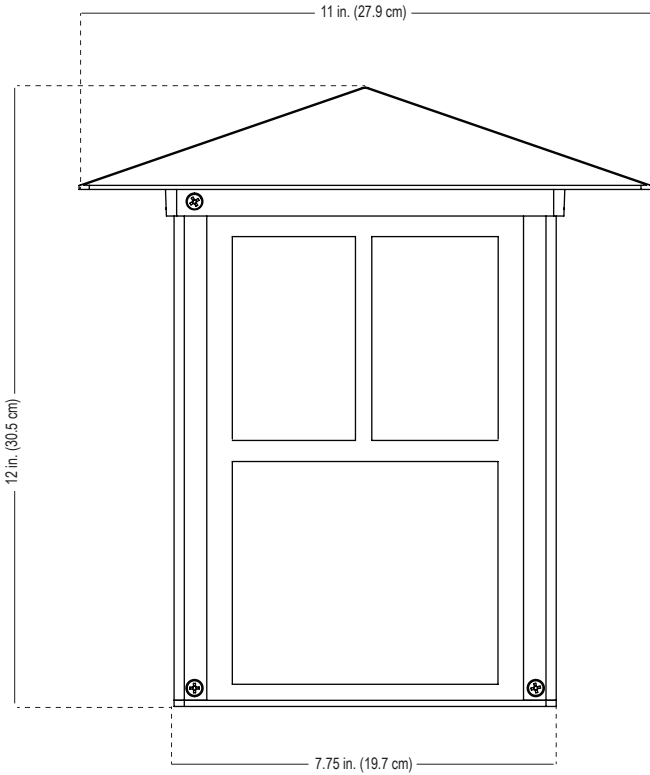

### Model: POST100 (Post Light)

Body Width: 7.75 in. (19.7 cm)  
 Body Depth: 7.75 in. (19.7 cm)  
 Total Height: 12 in. (30.5 cm)  
 Hat Width: 11 in. (27.9 cm)

Notes:

Project:
Type: