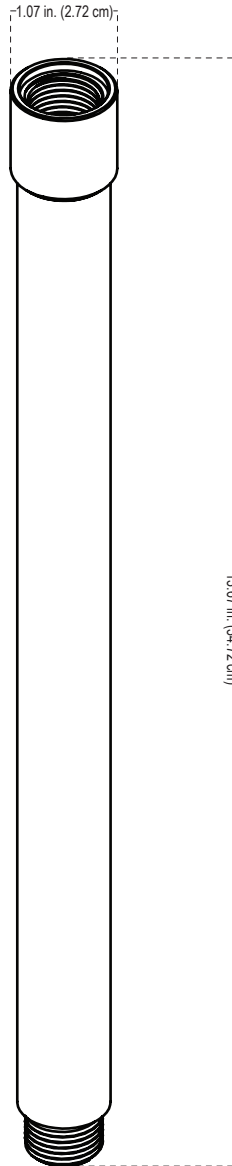

ALLIANCE

Specification Sheet

Model: RISER12 (12" Riser Accessory)

Fixture Length: 13.67 in. (34.72 cm)
Fixture Width: 1.07 in. (2.72 cm)

Project:
Type:

Specifications/Features:

- Brass Stem, aged brass finish
- Female threaded top sized to fit ALLIANCE fixtures
- Male threaded bottom to fit ALLIANCE ground stakes
- Lifetime warranty on fixture housing

Application:

- CGBL01 - Commercial Grade Directional Up Light
- BL50 - Directional Up Light
- BL100 - Directional Up Light
- BL200 - Directional Up Light
- BL300 - Directional Up Light
- BL350 - Directional Up Light
- FL100 - Flood Light
- FL50 - Flood Light