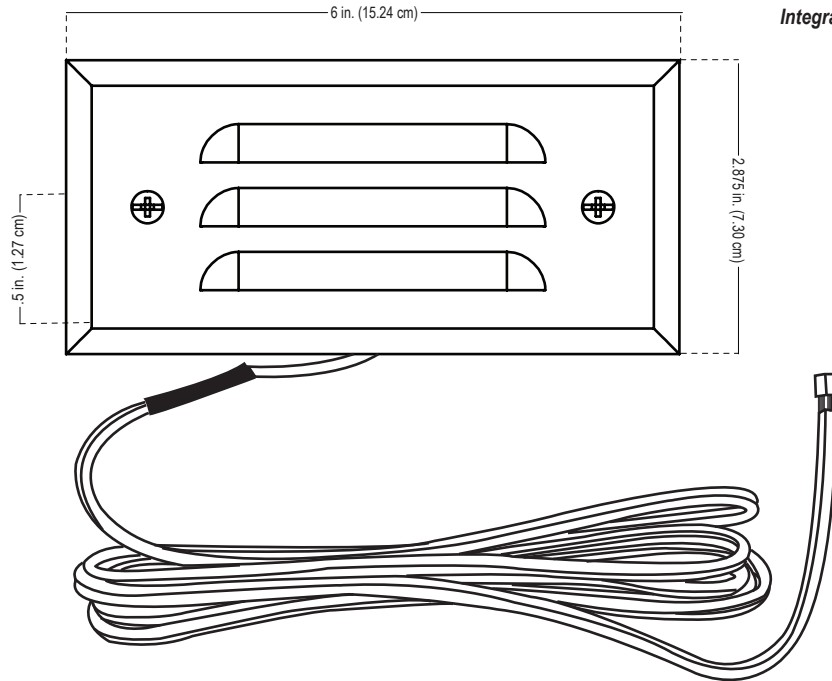

## Specification Sheet

### Model: SL25-LED (Integrated Step Light)

Fixture Height: 2.875 in. (7.30 cm)

Fixture Width: 6 in. (15.24 cm)

Fixture Depth: .5 in. (1.27 cm)

Notes:

Project:
Type:

#### Specifications and Features:

**Body:** Brass fixture, aged brass finish

**Face plate:** Solid brass louvered face plate with securing screws and clear glass lens

**Wire:** 25 Foot wire lead, 16 awg (UL listed), brown, Pre-connected to the fixture, Pre-stripped for easy wire connection