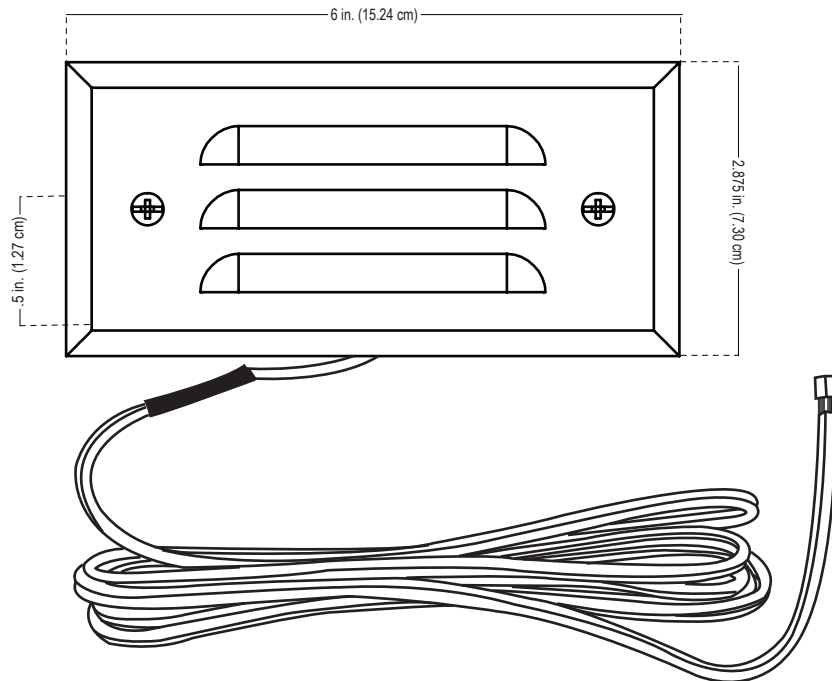

ALLIANCE

Specification Sheet

Project:

Type:

Model: SL25-bt (Bluetooth Step Light)

Fixture Height: 2.875 in. (7.30 cm)

Fixture Width: 6 in. (15.24 cm)

Fixture Depth: .5 in. (1.27 cm)

Specifications and Features:

Body: Brass fixture, aged brass finish

Face plate: Solid brass louvered face plate with securing screws and clear glass lens

Wire: 25 Foot wire lead, 16 awg (UL listed), brown, Pre-connected to the fixture, Pre-stripped

for easy wire connection

Warranty: Ten Year WARRANTY

Integrated LED Features:

Wattage: 1w - 4w

Operating Voltage Range: 10v - 14v

Lumen Output: 15lm to 350lm

Beam Spread: 40°

CRI: 80