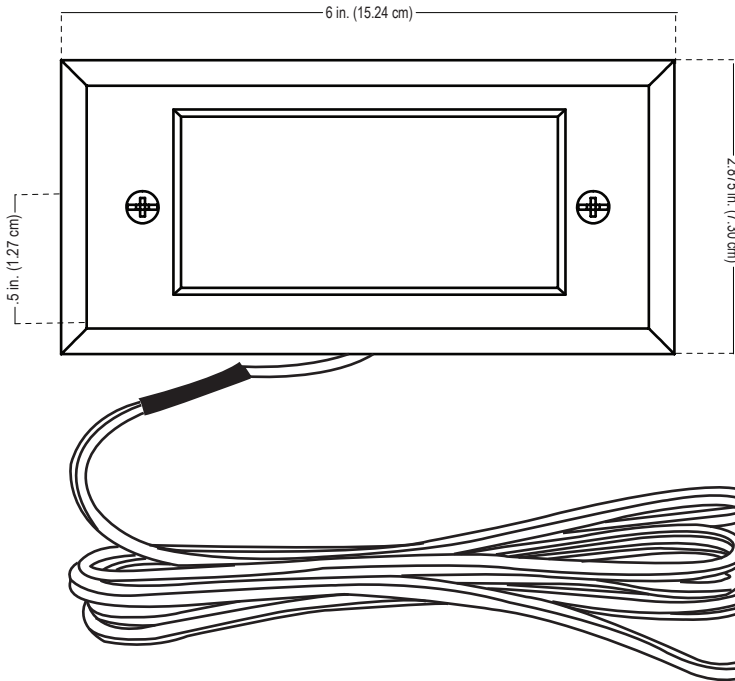

ALLIANCE

Specification Sheet

Model: SL26-LED (Integrated Step Light)

Fixture Height: 2.875 in. (7.30 cm)
Fixture Width: 6 in. (15.24 cm)
Fixture Depth: .5 in. (1.27 cm)

Notes:

Project:
Type:

Specifications and Features:

Body: Brass fixture, aged brass finish

Face plate: Solid brass face plate with securing screws and frosted polycarbonate lens

Wire: 25 Foot wire lead, 16 awg (UL listed), brown, Pre-connected to the fixture, Pre-stripped for easy wire connection