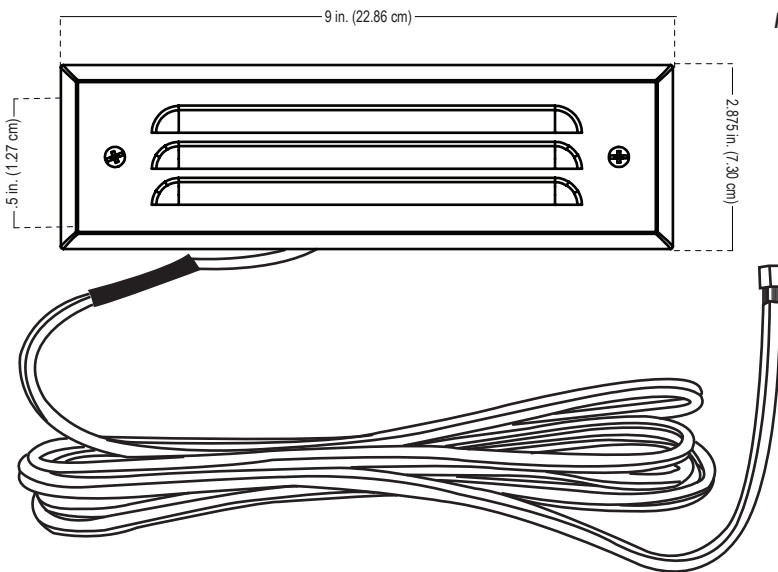

ALLIANCE

Specification Sheet

Model: SL35-LED (Integrated Step Light)

Fixture Height: 2.875 in. (7.30 cm)
Fixture Width: 9 in. (22.86 cm)
Fixture Depth: .5 in. (1.27 cm)

Project:

Type:

Specifications and Features:

Body: Brass fixture, aged brass finish

Face plate: Solid brass louvered face plate with securing screws and clear glass lens

Wire: 25 Foot wire lead, 16 awg (UL listed), brown, Pre-connected to the fixture, Pre-stripped for easy wire connection