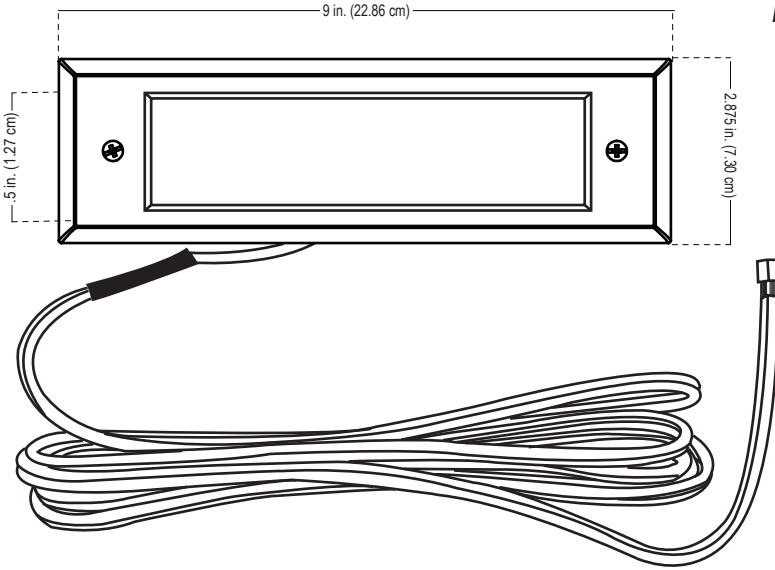

### Model: SL36-LED (Integrated Step Light)

Fixture Height: 2.875 in. (7.30 cm)  
Fixture Width: 9 in. (22.86 cm)  
Fixture Depth: .5 in. (1.27 cm)

Project:

Type:

#### Specifications and Features:

**Body:** Brass fixture, aged brass finish

**Face plate:** Solid brass face plate with securing screws and frosted polycarbonate lens

**Wire:** 25 Foot wire lead, 16 awg (UL listed), brown, Pre-connected to the fixture, Pre-stripped for easy wire connection