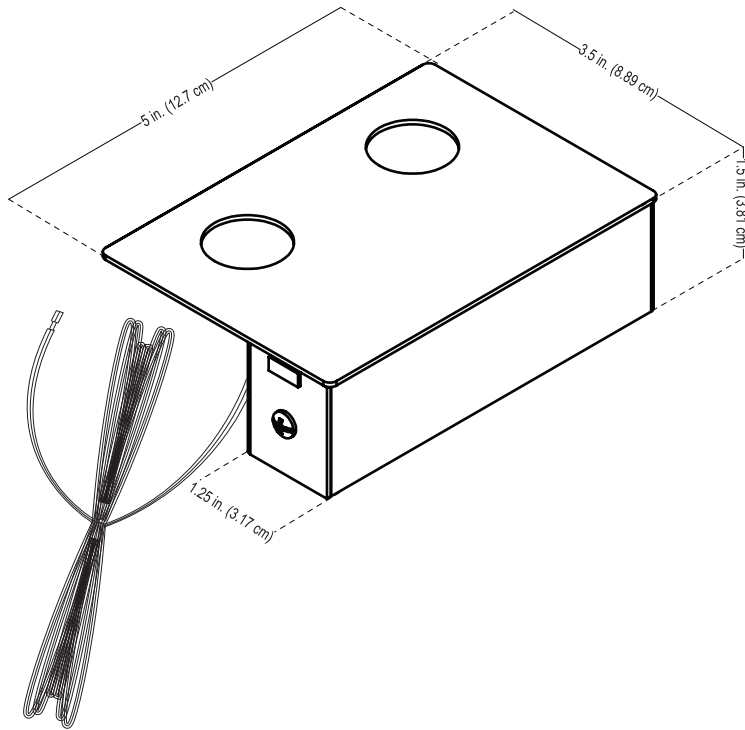

## Specification Sheet

### Model: SL50-bt (Bluetooth Paver Step Light)

Fixture Depth: 3.5 in. (8.89 cm)  
Fixture Width: 5 in. (12.7 cm)  
Lamp Housing Height: 1.5 in. (3.81 cm)  
Lamp Housing Depth: 1.25 in. (3.17 cm)

Notes:

#### Specifications and Features:

**Body:** Brass fixture, aged brass finish

**Lens:** Frosted lens

**Wire:** 25' Foot wire lead, 16 awg (UL listed), brown, Pre-connected to the fixture, Pre-stripped for easy wire connection

#### Integrated LED Features:

**Wattage:** 1w - 3w

**Operating Voltage Range:** 10v - 14v

**Lumen Output:** 15lm to 350lm

**Beam Spread:** 40°

**CRI:** 80

**CCT Options:** Preset options for 2700K, 3000K, 4000K