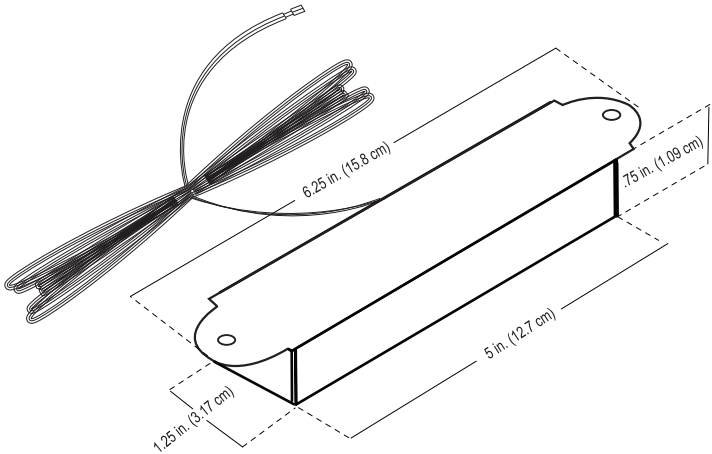

ALLIANCE

Specification Sheet

Model: SL60-bt (Bluetooth Ledge Light)

Fixture Depth: 1.25 in. (3.17 cm)
Fixture Width: 5 in. (12.7 cm)
Fixture Height: .75 in. (1.09 cm)
Mounting Plate Width: 6.25 in. (15.8 cm)

Notes:

Project:
Type:

Specifications and Features:

Body: Brass fixture, aged brass finish

Lens: Frosted lens

Wire: 25' Foot wire lead, 16 awg (UL listed), brown, Pre-connected to the fixture, Pre-stripped for easy wire connection

Wattage: 1w - 3w

Operating Voltage Range: 10v - 14v

Lumen Output: 15lm to 350lm

Beam Spread: 40°

CRI: 80

CCT Options: Preset options for 2700K, 3000K, 4000K

RGB Options: Unlimited Color Wheel Options with quick preset options for Red, Green, Blue, Amber and Purple