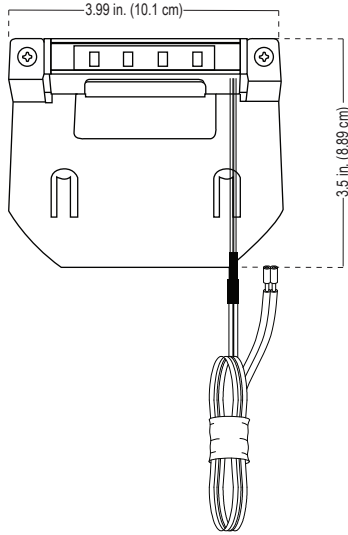

### Model: SL65-LED (Integrated LED Edge Light)

Bracket Width: 3.99 in. (10.1 cm)  
Bracket Depth: 3.5 in. (8.9 cm)  
LED Housing Height: .5 in. (1.3 cm)  
LED Housing Depth: .35 in. (0.88 cm)

#### Specifications and Features:

**Body:** Brass fixture, aged brass finish

**Mounting Bracket:** Stainless steel, aged brass finish

**Wire:** 10' Foot wire lead, 16 awg (UL listed), brown, Pre-connected to the fixture, Pre-stripped for easy wire connection

**Warranty:** 10 Year warranty

**Integrated LED Strip:** 4 Chips

**Watts:** 1.1w

**Beam Angle:** 120°

**Beam Spread:** Flood

**Light Output:** 110 Lumens

**Color:** Warm White

**Color Temperature:** 2700K