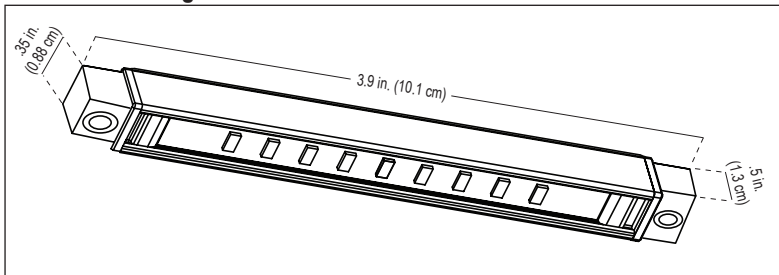

Without Mounting Bracket