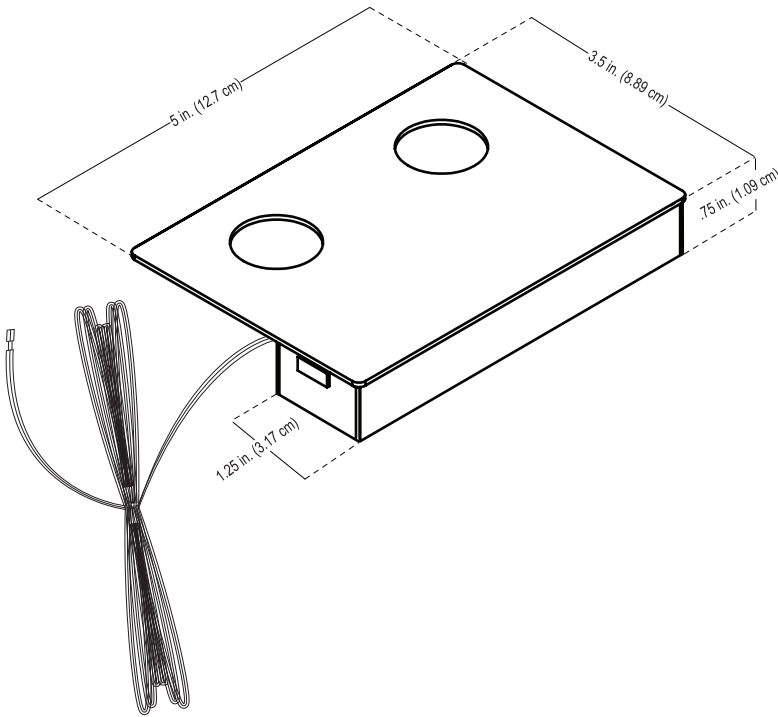

ALLIANCE

Specification Sheet

Model: SL70-bt (Bluetooth Ledge Light)

Fixture Depth: 3.5 in. (8.89 cm)
Fixture Width: 5 in. (12.7 cm)
Lamp Housing Height: .75 in. (1.90 cm)
Lamp Housing Depth: 1.25 in. (3.17 cm)

Notes:

Project:
Type:

Specifications and Features:

Body: Brass fixture, aged brass finish

Lens: Frosted lens

Wire: 25' Foot wire lead, 16 awg (UL listed), brown, Pre-connected to the fixture, Pre-stripped for easy wire connection

Wattage: 1w - 3w

Operating Voltage Range: 10v - 14v

Lumen Output: 15lm to 200lm

Beam Spread: 120°

CRI: 80

CCT Options: Preset options for 2700K, 3000K, 4000K

RGB Options: Unlimited Color Wheel Options with quick preset options for Red, Green, Blue, Amber and Purple