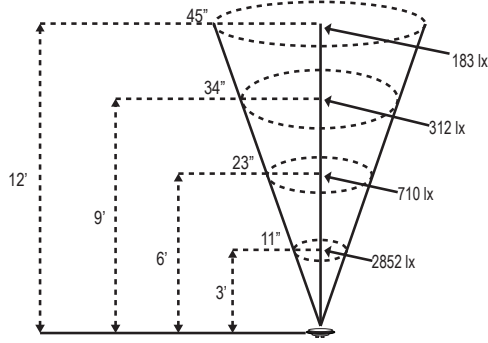

Project:
Type:

LPAR36 LED Photometric Comparisons

LPAR36-LED-4W-F

LPAR36-LED-8W-F

LPAR36-LED-10W-F