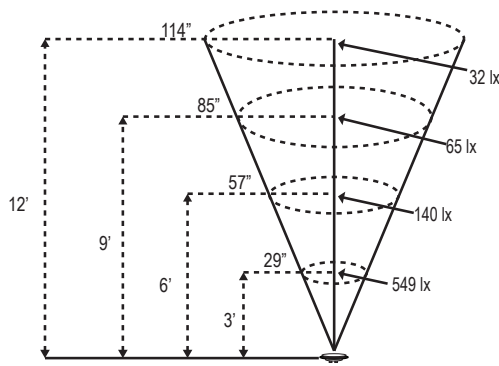

LPAR36-LED-8W-WF