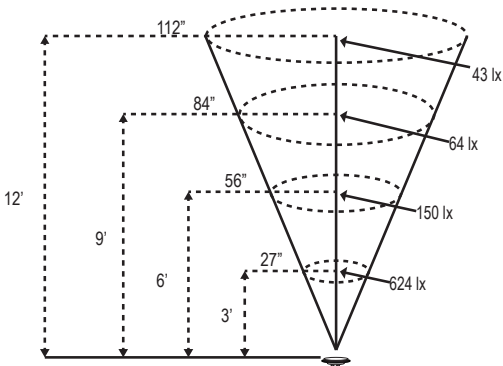

LPAR36-LED-4W-WF