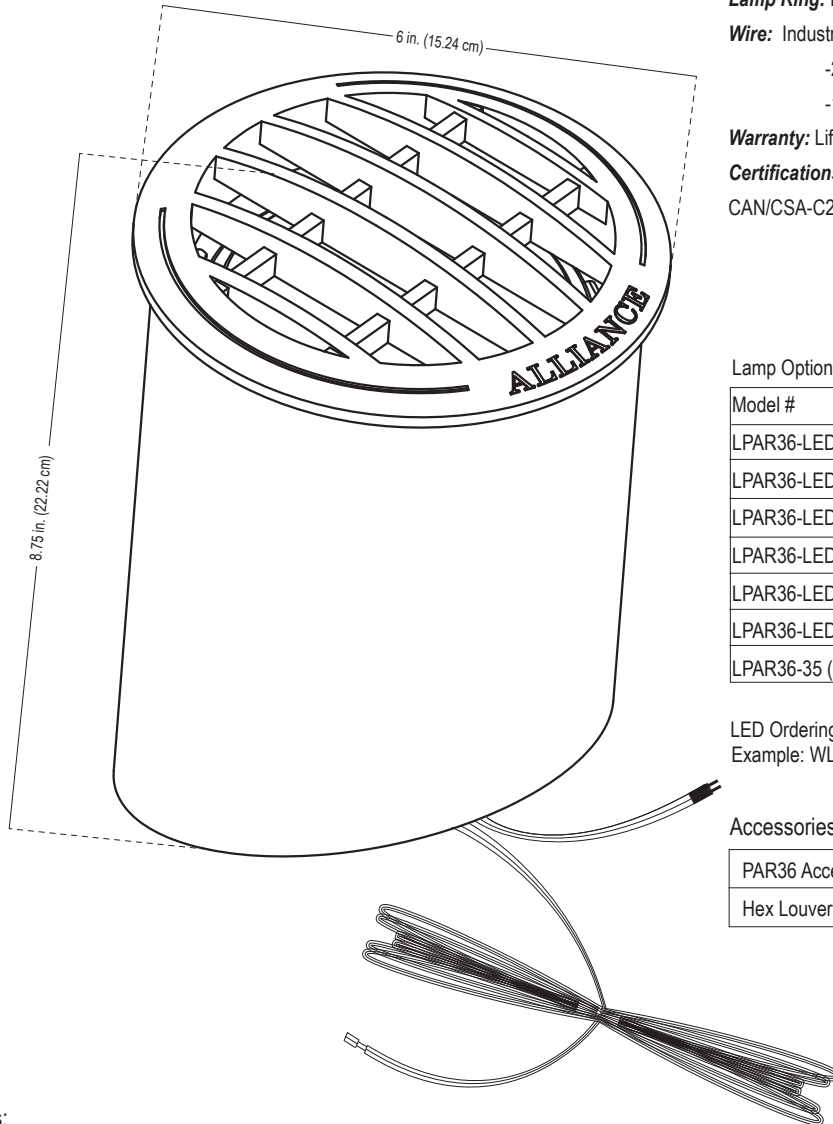

ALLIANCE

Specification Sheet

Model: WL100 (PAR36 Well Light)

Fixture Height: 8.75 in. (22.22 cm)
 Can Diameter: 5.5 in. (13.97 cm)
 Grate Diameter: 6 in. (15.24 cm)

Notes:

Project:
Type:

Specifications and Features:

Grate: *Grate:* ABS grate, black, locks into can

Can: ABS housing, black, angled on one end

Socket: Spade connectors for LPAR36 connection

Lamp Ring: Lamp retainer ring, stainless steel

Wire: Industry First, double wire lead pre-connected to the fixture, 16 awg (*UL listed*), brown
 -25 foot wire lead, pre-stripped for easy wire connection
 -18 inch wire lead, LED connection ready

Warranty: Lifetime warranty on fixture housing

Certifications: Complies with the requirements of UL-1838 and CAN/CSA-C22.2 No. 250.7. Identified with the ETL and cETL Listed Mark.

Lamp Options

Model #	Base Type	Angle	Wattage	Lumen Output
LPAR36-LED-4W-F	PAR36	20°	4w	250lm
LPAR36-LED-4W-WF	PAR36	40°	4w	250lm
LPAR36-LED-8W-F	PAR36	20°	8w	300lm
LPAR36-LED-8W-WF	PAR36	40°	8w	300lm
LPAR36-LED-10W-F	PAR36	30°	10w	400lm
LPAR36-LED-10W-WF	PAR36	45°	10w	400lm
LPAR36-35 (Halogen)	PAR36	45°	35w	300lm

LED Ordering Guide: Model-Lamp Wattage-Lamp Angle
 Example: WL100-LED-8W-WF

Accessories Available:

PAR36 Accessories:
Hex Louver

Project:
Type:

LPAR36 LED Photometric Comparisons

LPAR36-LED-4W-F

LPAR36-LED-8W-F