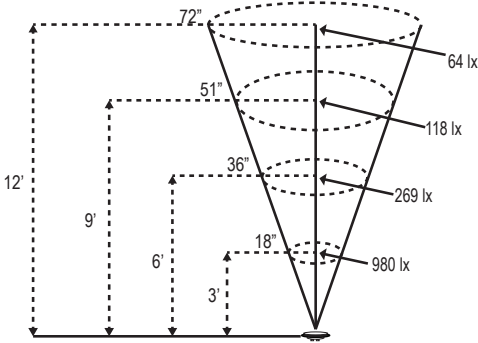

Project:
Type:

LPAR36 LED Photometric Comparisons

LPAR36-LED-4W-F

LPAR36-LED-8W-F

LPAR36-LED-10W-F