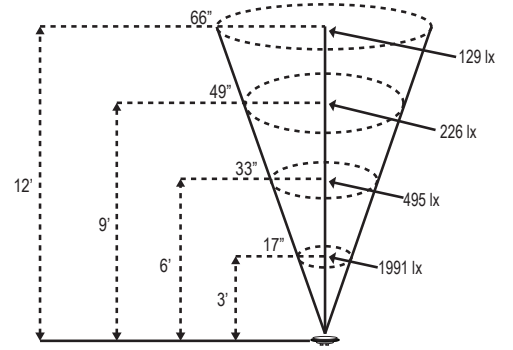

Project:
Type:

LPAR36 LED Photometric Comparisons

LPAR36-LED-4W-F

LPAR36-LED-8W-F

LPAR36-LED-10W-F