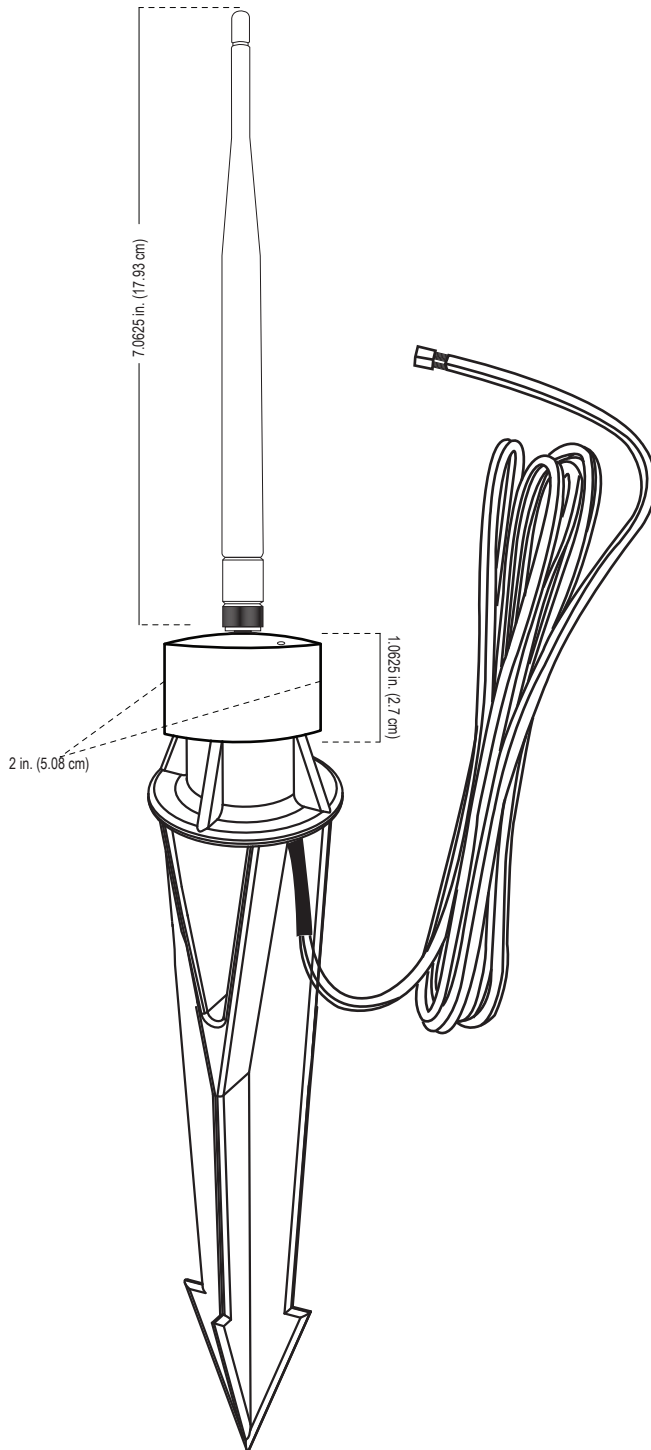

ALLIANCE

Specification Sheet

Project:

Type:

Model: bt-RE (bt Range Extender)

Fixture Height: 8.25 in. (20.95 cm)

Fixture Width: 2 in. (5.08 cm)

Notes:

Description:

Range extender for bt products in the same network. Extender must be added to a secured network through the bt app. Multiple networks require multiple range extenders.

Fixture Features:

Body: Solid brass with an aged brass finish

Antenna: External, 5 dB, 2.4 GHz

Wire: 10' wire lead, 16 awg (UL listed), brown, pre-stripped for easy wire connection

Stake: Plastic ground stake, attached to the fixture (8.5 in; 21.6 cm length)

Warranty: Ten Year Warranty